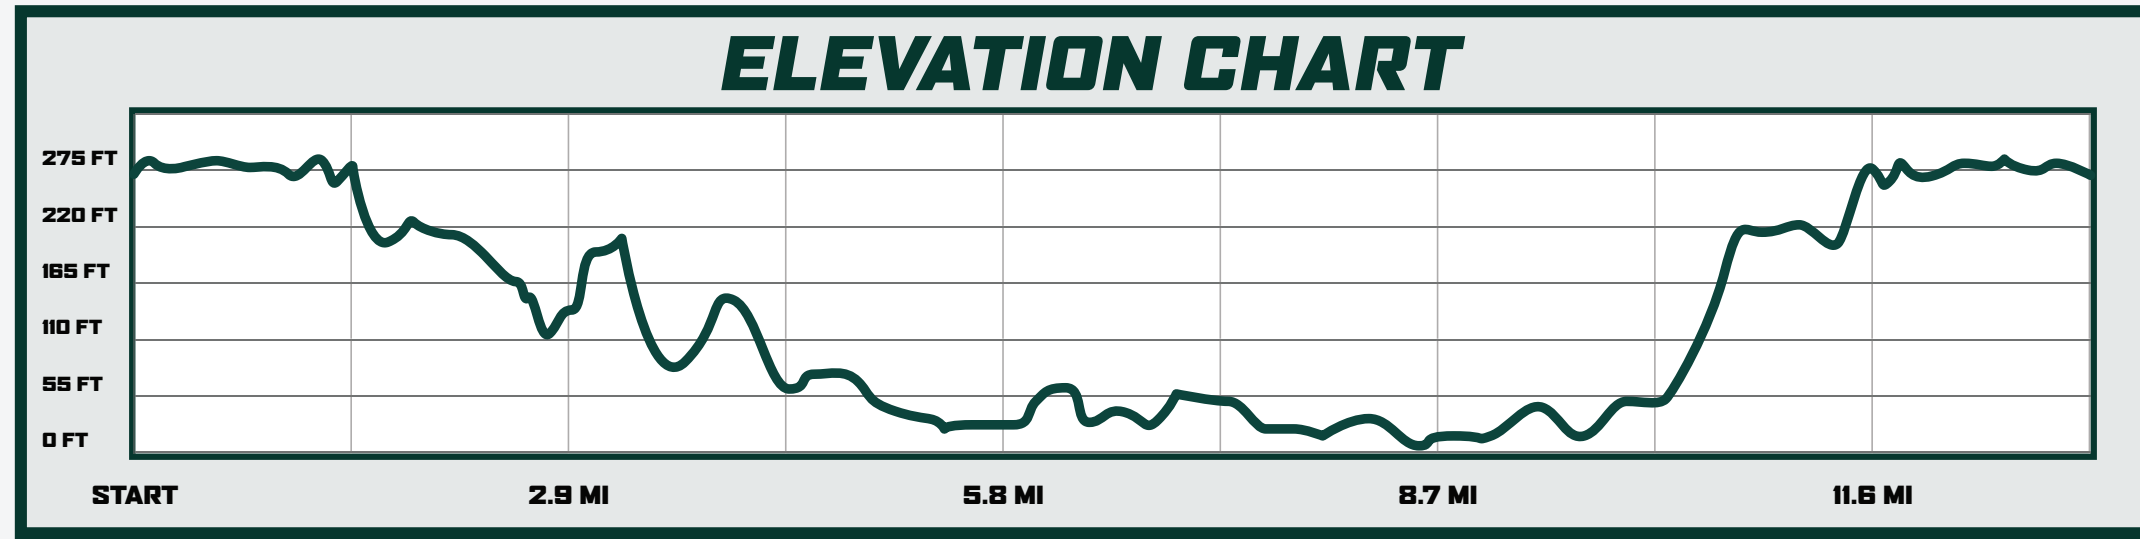

MARINE CORPS HISTORIC HALF

LEGEND

	START/FINISH
	MILE MARKER
	INFO
	WATER POINT FOOD STATION
	AID STATION
	PARKING