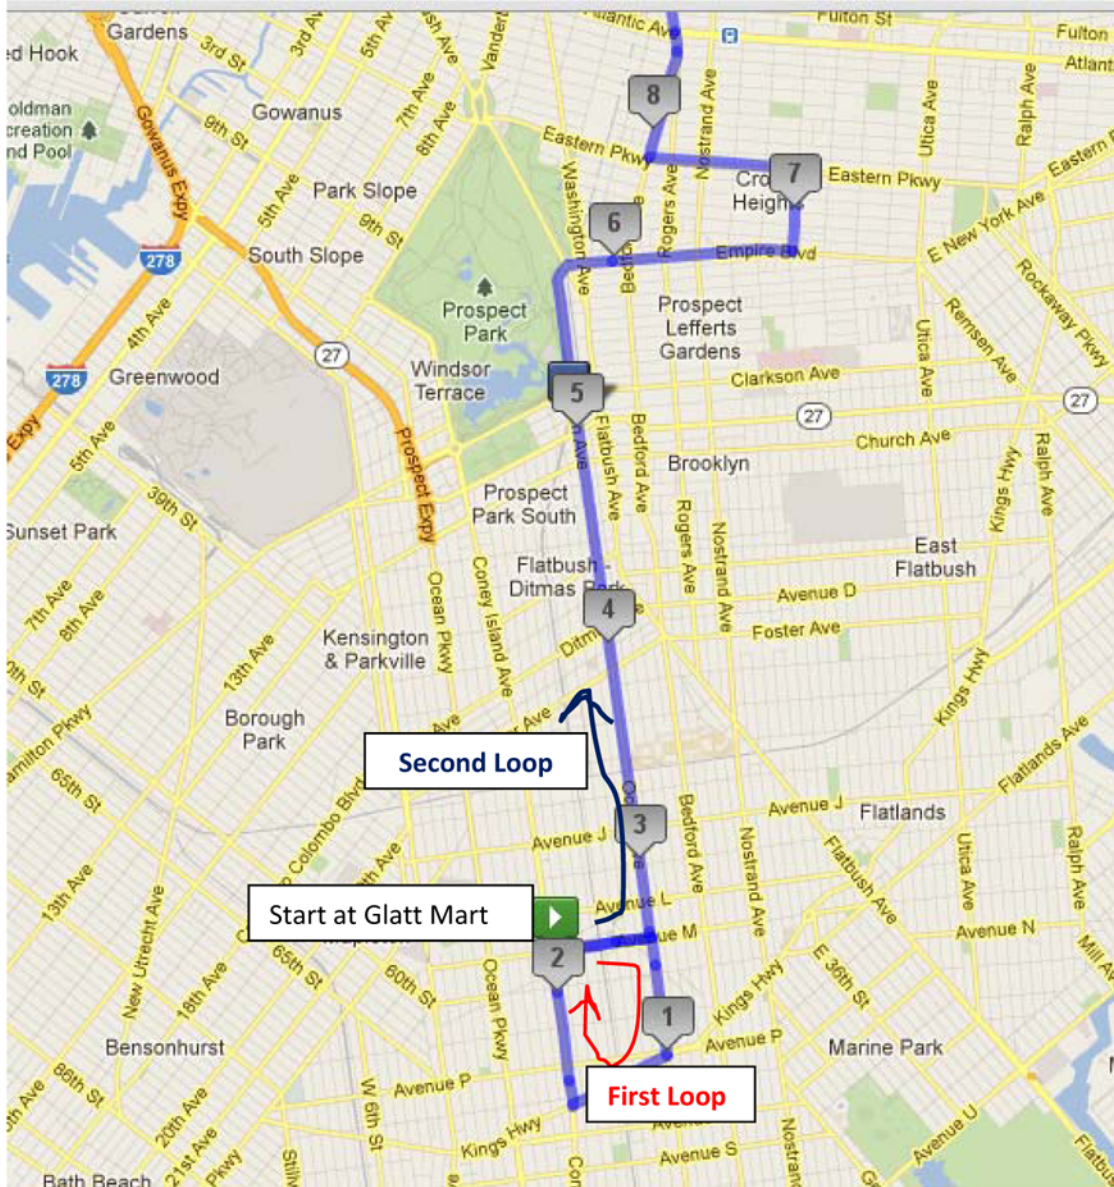

LEG 1 – 5.2 Miles

Road	Mileage/Directions	Special Notes
Chestnut Avenue	0 STRAIGHT, [NE] Glatt Mart on Chestnut Ave between Avenue M and Coney Island Ave.	Glatt Mart on Chestnut Ave between Avenue M and Coney Island Ave.
Avenue M	0.04 Slight RIGHT, [E]	
Ocean Avenue	0.45 RIGHT, [S]	
Kings Highway	1.01 Slight RIGHT, [SW]	
Coney Island Avenue	1.49 RIGHT, [N]	
Chestnut Avenue	2.18 Slight RIGHT, [NE]	
Avenue M	2.22 Slight RIGHT, [E]	
Ocean Avenue	2.67 LEFT, [N]	
Ocean Avenue	5.21 At Next Exchange, Exchange-1 at the SE tip of Prospect Park	Exchange-1 at the SE tip of Prospect Park