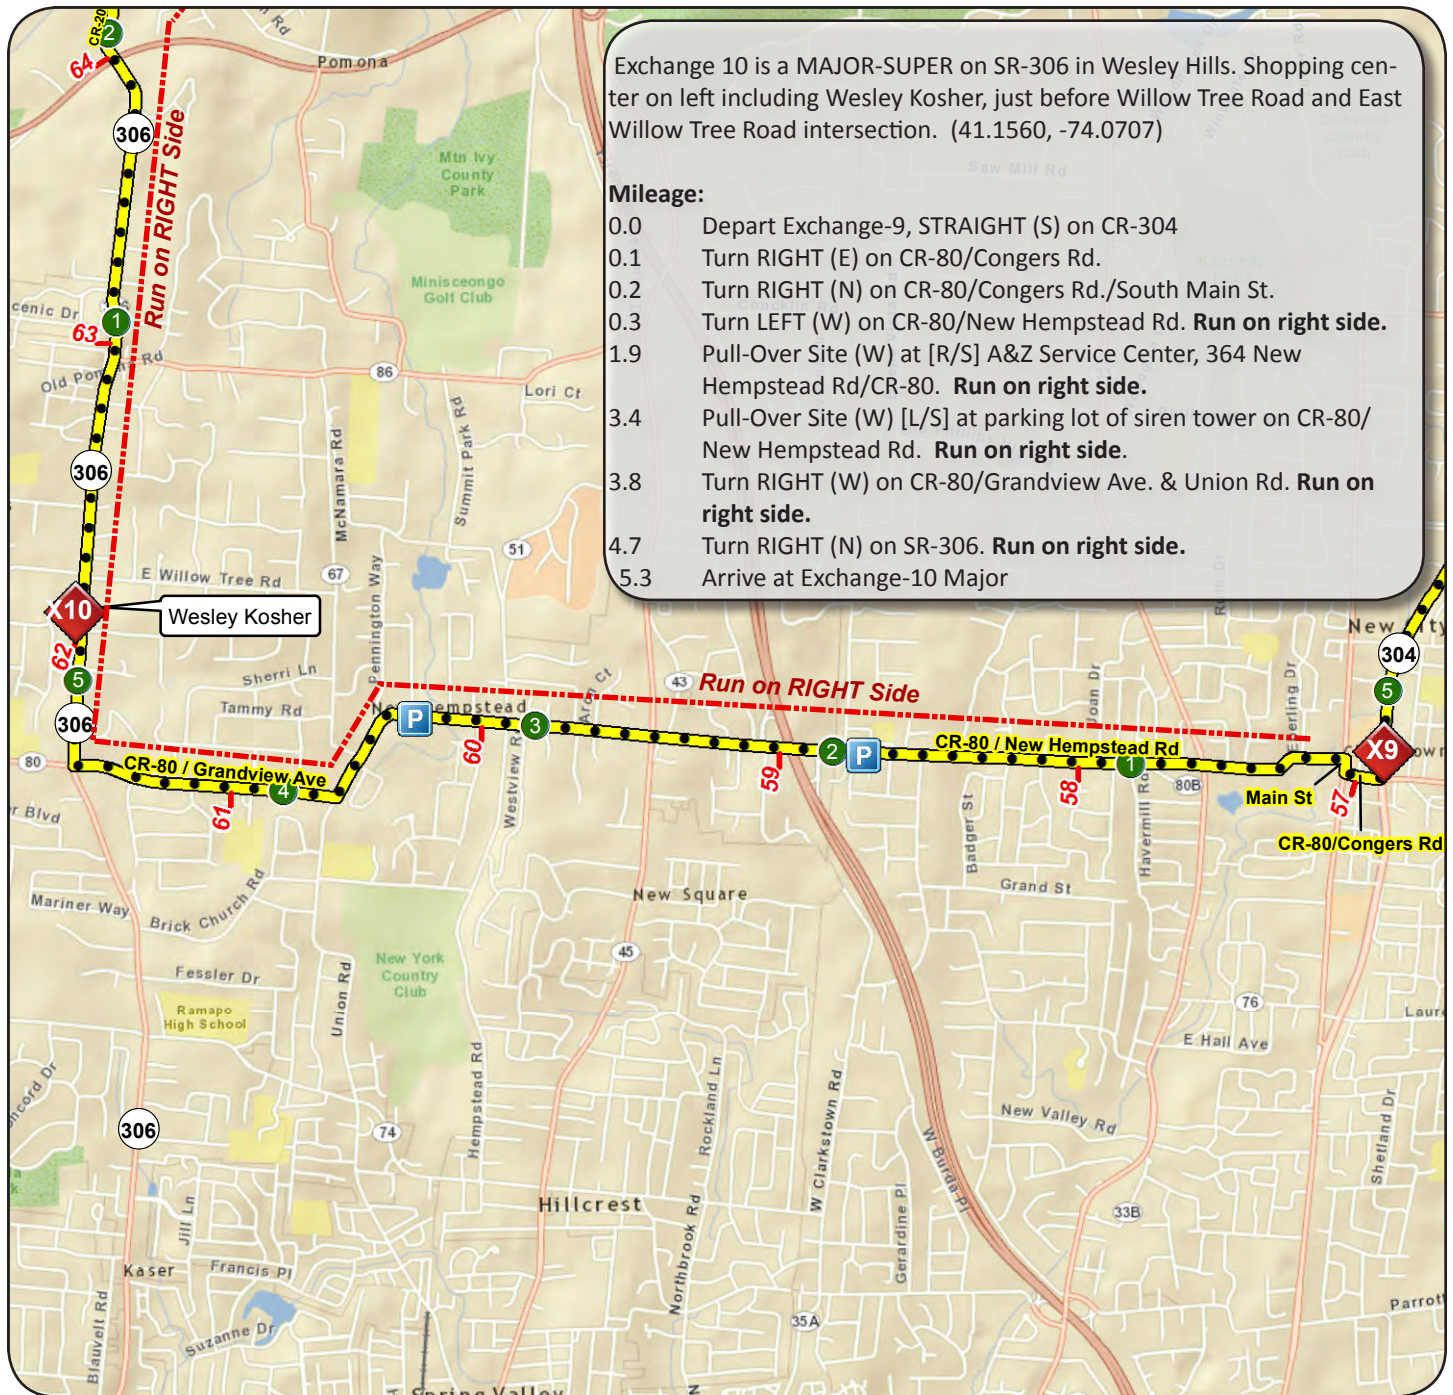

Leg 10 - 5.3 Miles

Exchange 10 is a MAJOR-SUPER on SR-306 in Wesley Hills. Shopping center on left including Wesley Koshers, just before Willow Tree Road and East Willow Tree Road intersection. (41.1560, -74.0707)

- Mileage:**
- 0.0 Depart Exchange-9, STRAIGHT (S) on CR-304
 - 0.1 Turn RIGHT (E) on CR-80/Congers Rd.
 - 0.2 Turn RIGHT (N) on CR-80/Congers Rd./South Main St.
 - 0.3 Turn LEFT (W) on CR-80/New Hempstead Rd. **Run on right side.**
 - 1.9 Pull-Over Site (W) at [R/S] A&Z Service Center, 364 New Hempstead Rd/CR-80. **Run on right side.**
 - 3.4 Pull-Over Site (W) [L/S] at parking lot of siren tower on CR-80/ New Hempstead Rd. **Run on right side.**
 - 3.8 Turn RIGHT (W) on CR-80/Grandview Ave. & Union Rd. **Run on right side.**
 - 4.7 Turn RIGHT (N) on SR-306. **Run on right side.**
 - 5.3 Arrive at Exchange-10 Major