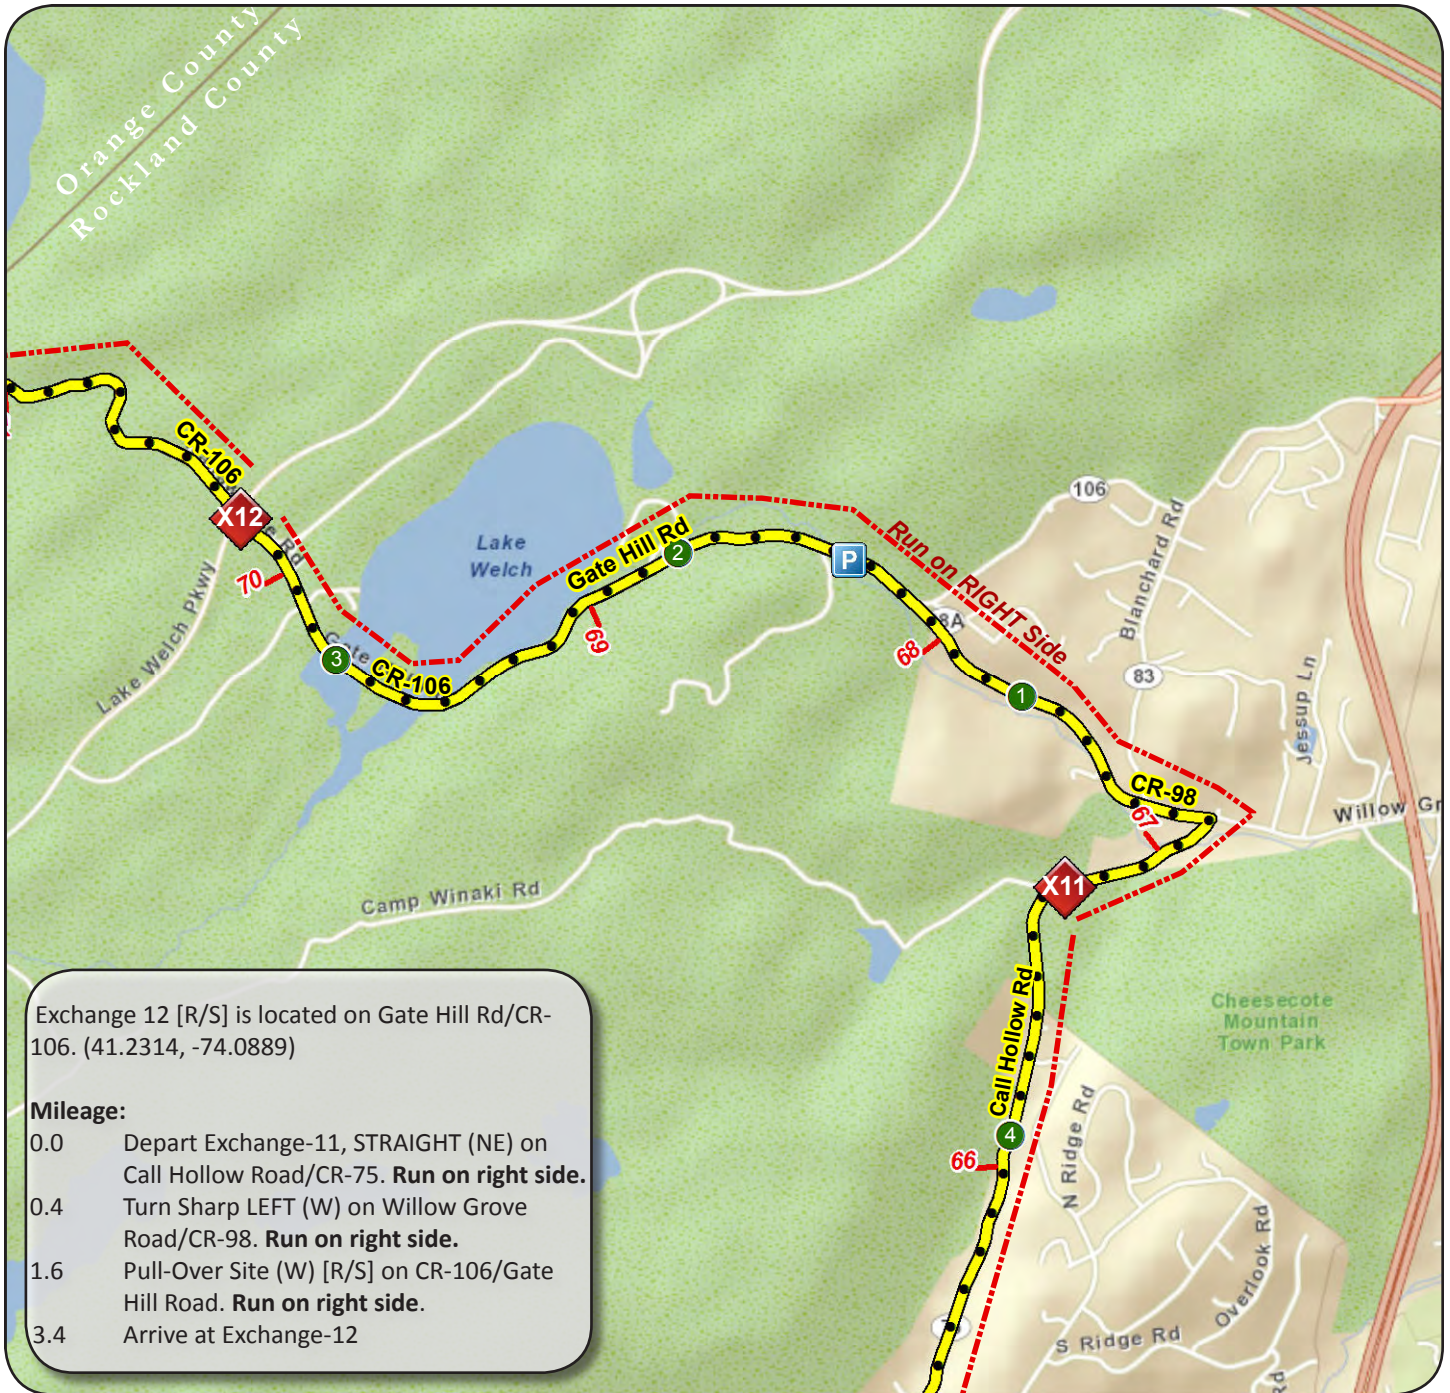

# Leg 12 - 3.4 Miles

Exchange 12 [R/S] is located on Gate Hill Rd/CR-106. (41.2314, -74.0889)

### Mileage:

- 0.0 Depart Exchange-11, STRAIGHT (NE) on Call Hollow Road/CR-75. **Run on right side.**
- 0.4 Turn Sharp LEFT (W) on Willow Grove Road/CR-98. **Run on right side.**
- 1.6 Pull-Over Site (W) [R/S] on CR-106/Gate Hill Road. **Run on right side.**
- 3.4 Arrive at Exchange-12