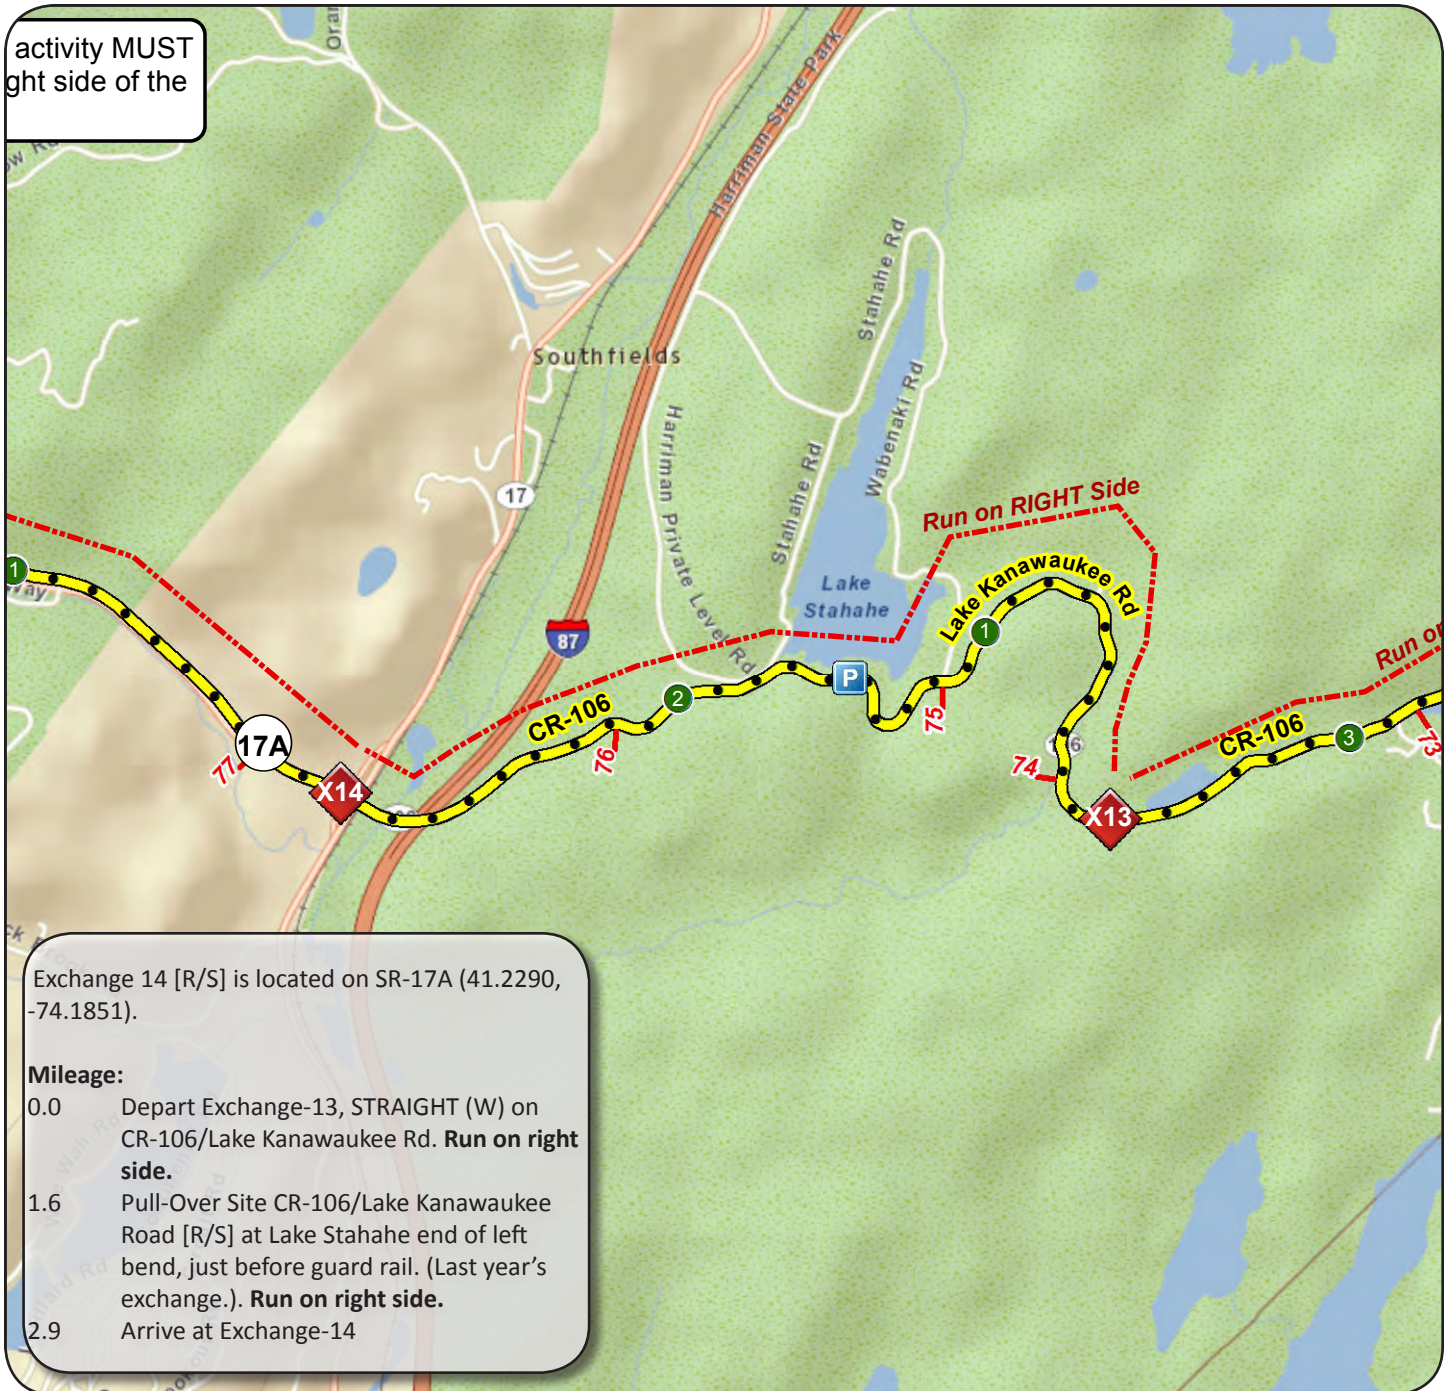

Leg 14 - 2.9 Miles

activity MUST
right side of the

Exchange 14 [R/S] is located on SR-17A (41.2290, -74.1851).

Mileage:

- 0.0 Depart Exchange-13, STRAIGHT (W) on CR-106/Lake Kanawaukee Rd. **Run on right side.**
- 1.6 Pull-Over Site CR-106/Lake Kanawaukee Road [R/S] at Lake Stahahe end of left bend, just before guard rail. (Last year's exchange.). **Run on right side.**
- 2.9 Arrive at Exchange-14