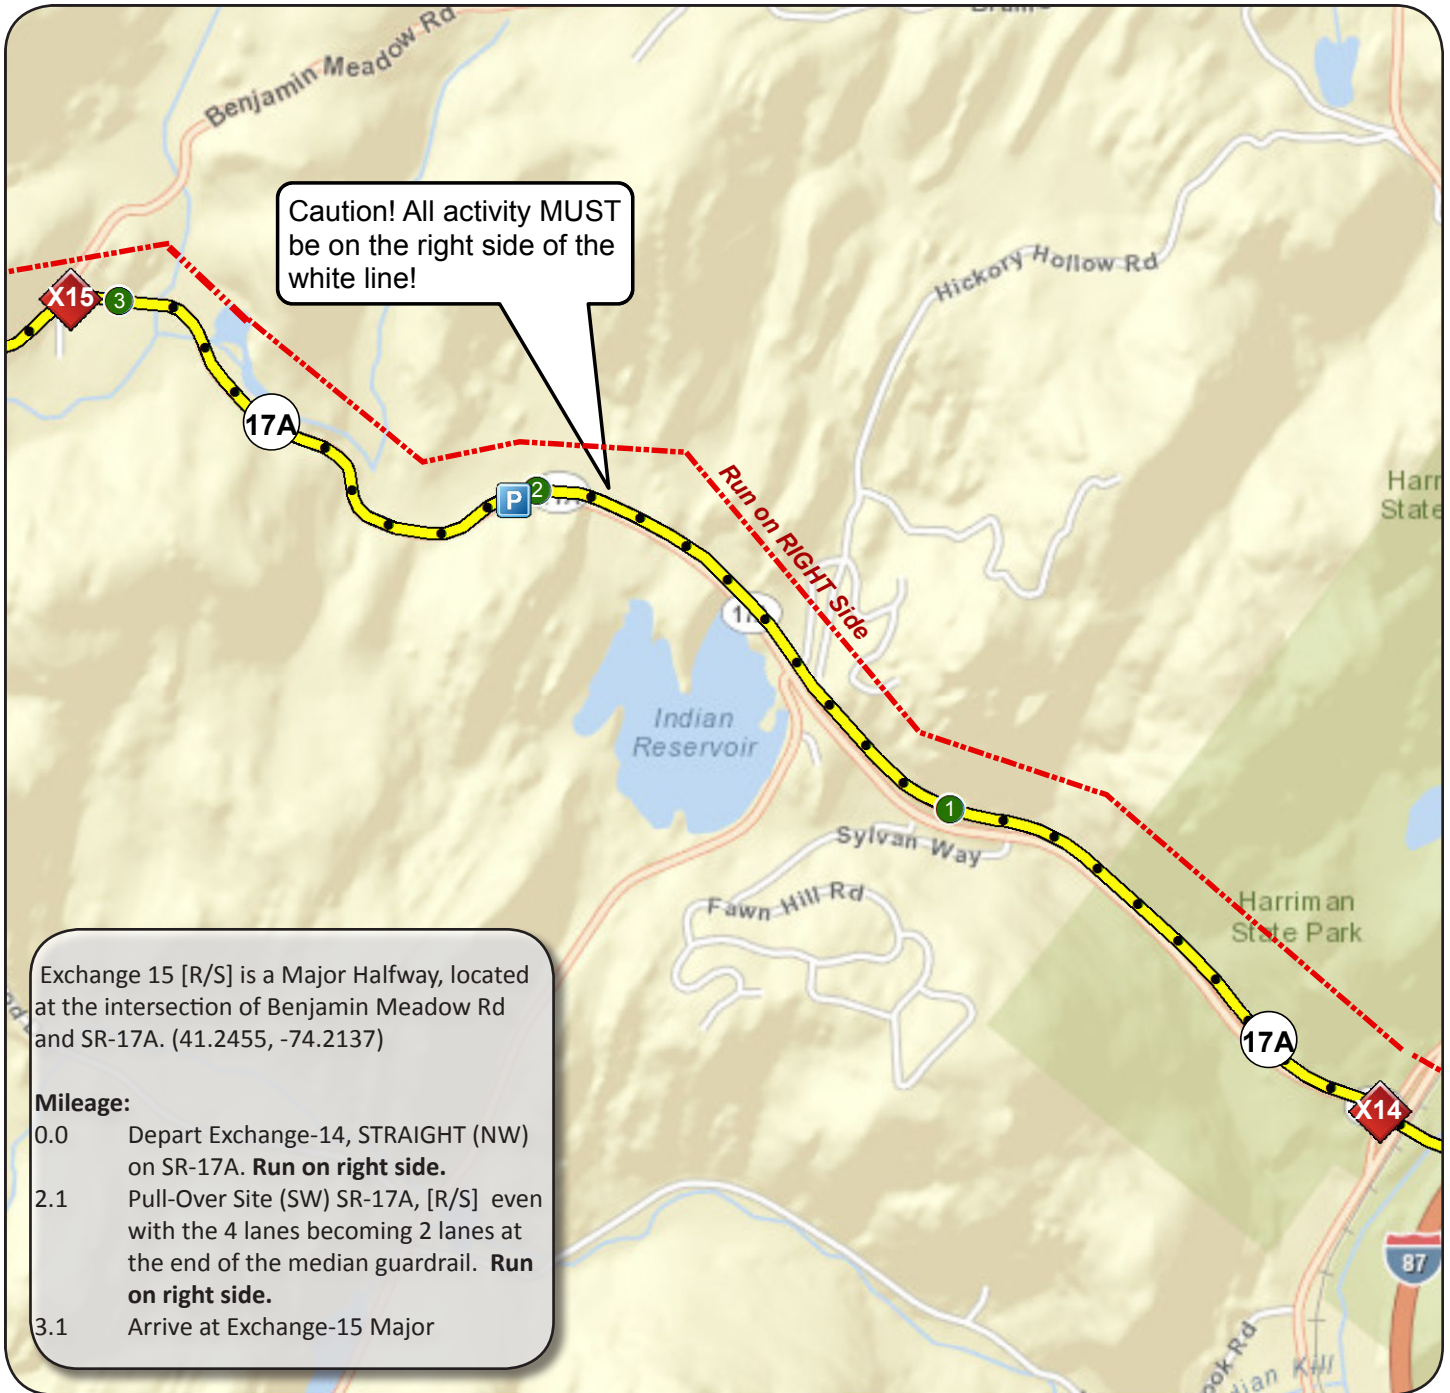

Leg 15 - 3.1 Miles

Exchange 15 [R/S] is a Major Halfway, located at the intersection of Benjamin Meadow Rd and SR-17A. (41.2455, -74.2137)

Mileage:

- 0.0 Depart Exchange-14, STRAIGHT (NW) on SR-17A. **Run on right side.**
- 2.1 Pull-Over Site (SW) SR-17A, [R/S] even with the 4 lanes becoming 2 lanes at the end of the median guardrail. **Run on right side.**
- 3.1 Arrive at Exchange-15 Major