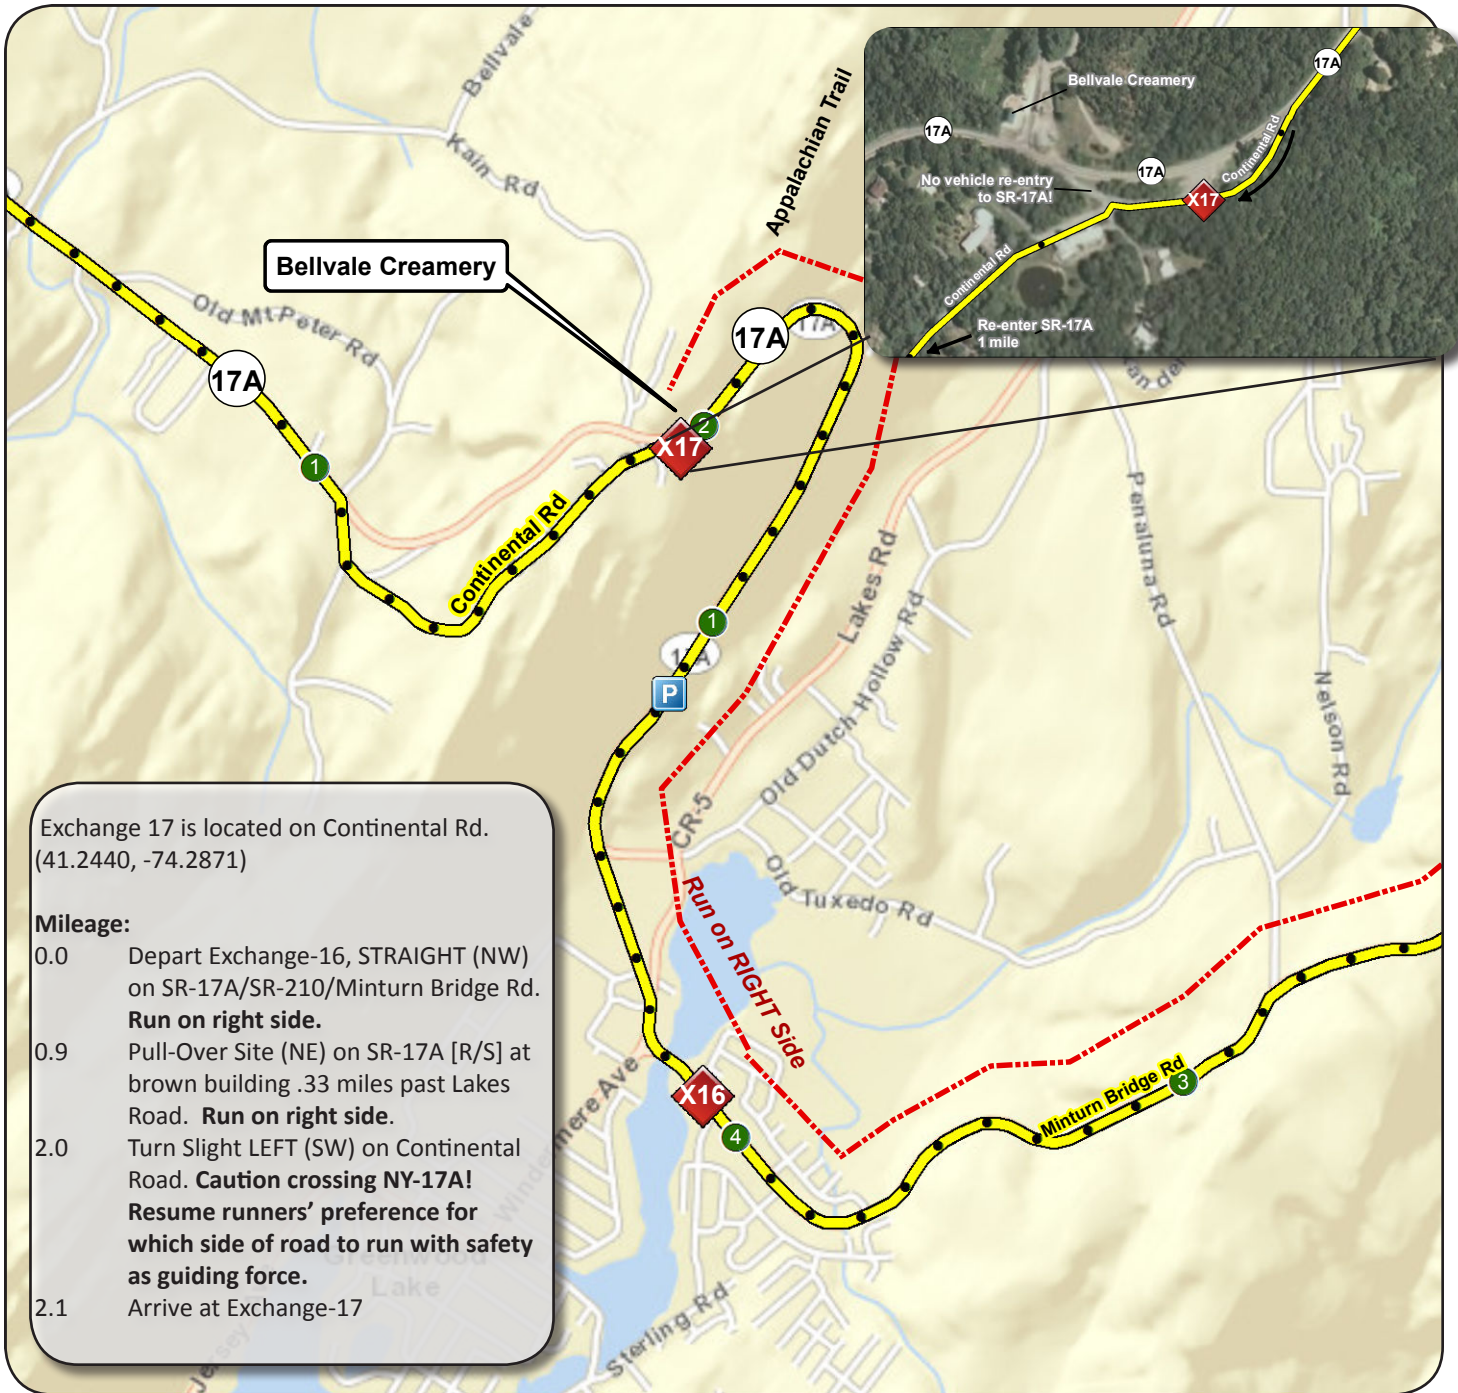

Leg 17 - 2.1 Miles

Exchange 17 is located on Continental Rd.
(41.2440, -74.2871)

Mileage:

- 0.0 Depart Exchange-16, STRAIGHT (NW) on SR-17A/SR-210/Minturn Bridge Rd. **Run on right side.**
- 0.9 Pull-Over Site (NE) on SR-17A [R/S] at brown building .33 miles past Lakes Road. **Run on right side.**
- 2.0 Turn Slight LEFT (SW) on Continental Road. **Caution crossing NY-17A! Resume runners' preference for which side of road to run with safety as guiding force.**
- 2.1 Arrive at Exchange-17