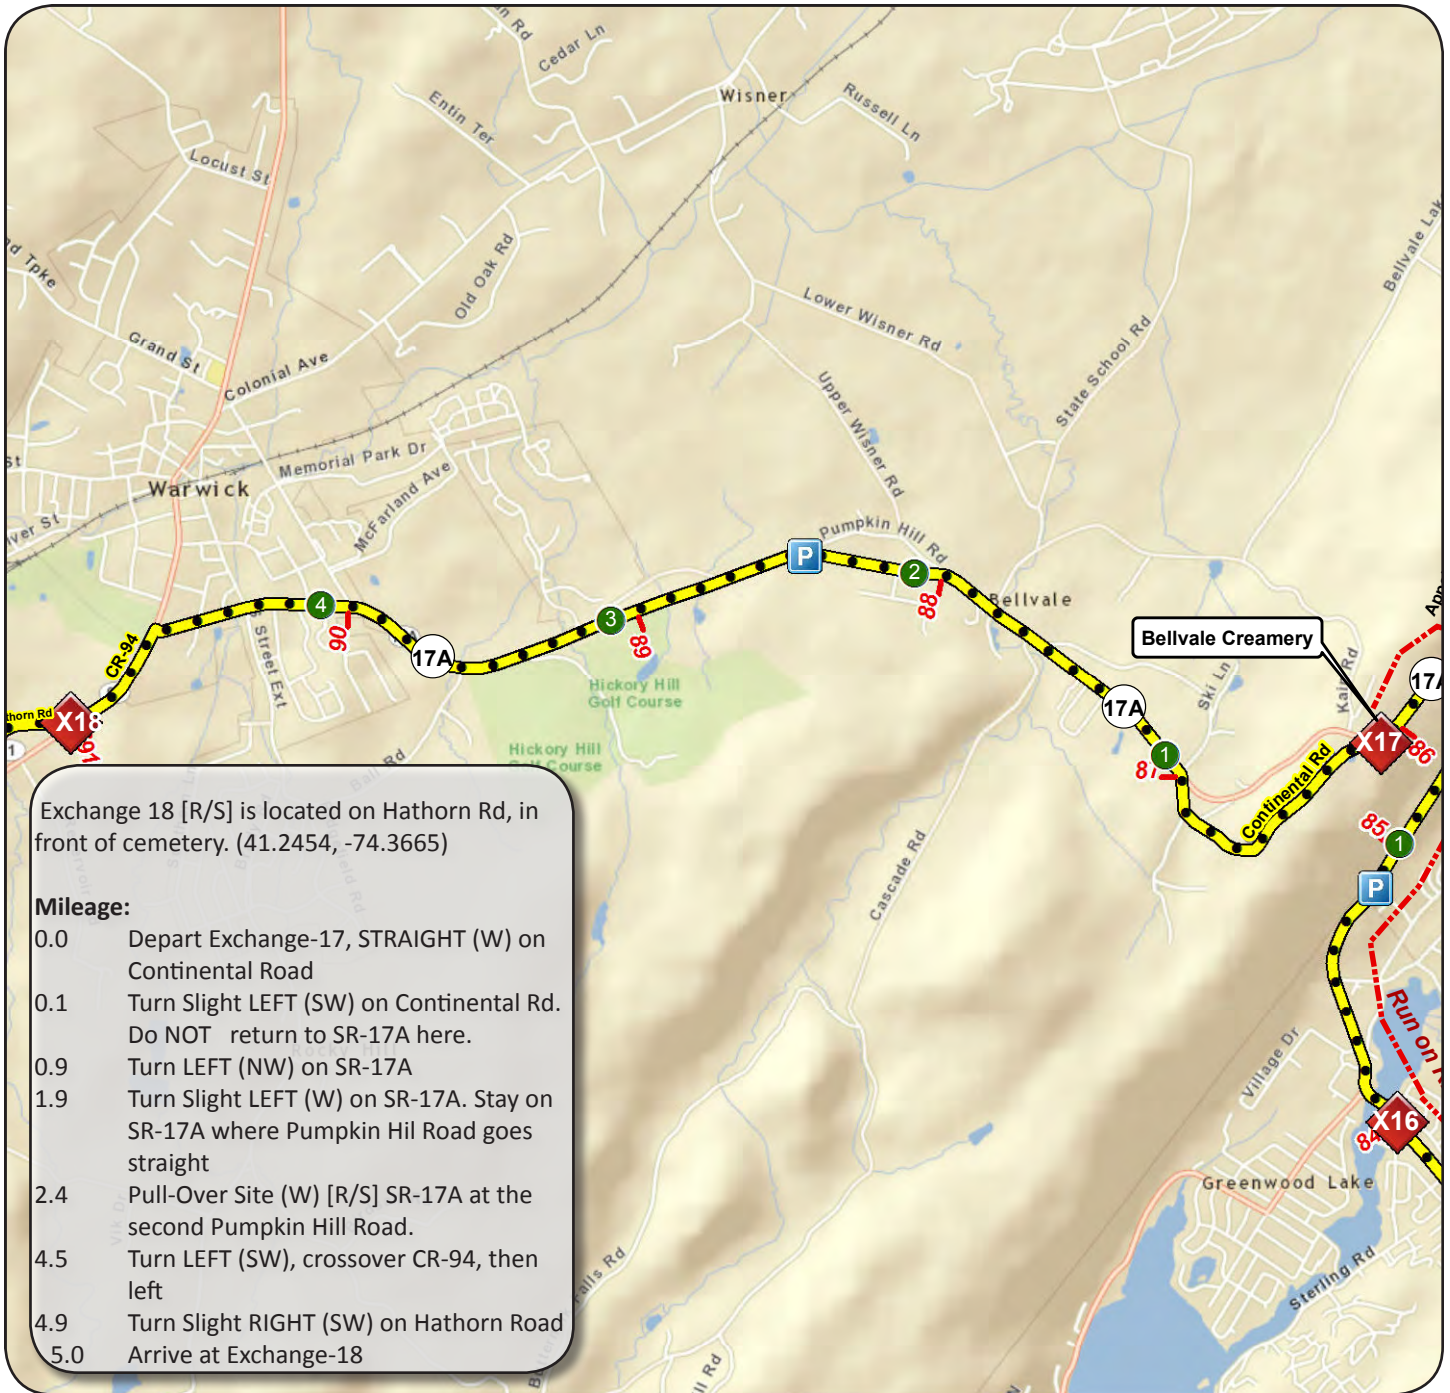

Leg 18 - 5.0 Miles

Exchange 18 [R/S] is located on Hathorn Rd, in front of cemetery. (41.2454, -74.3665)

Mileage:

- 0.0 Depart Exchange-17, STRAIGHT (W) on Continental Road
- 0.1 Turn Slight LEFT (SW) on Continental Rd. Do NOT return to SR-17A here.
- 0.9 Turn LEFT (NW) on SR-17A
- 1.9 Turn Slight LEFT (W) on SR-17A. Stay on SR-17A where Pumpkin Hill Road goes straight
- 2.4 Pull-Over Site (W) [R/S] SR-17A at the second Pumpkin Hill Road.
- 4.5 Turn LEFT (SW), crossover CR-94, then left
- 4.9 Turn Slight RIGHT (SW) on Hathorn Road
- 5.0 Arrive at Exchange-18