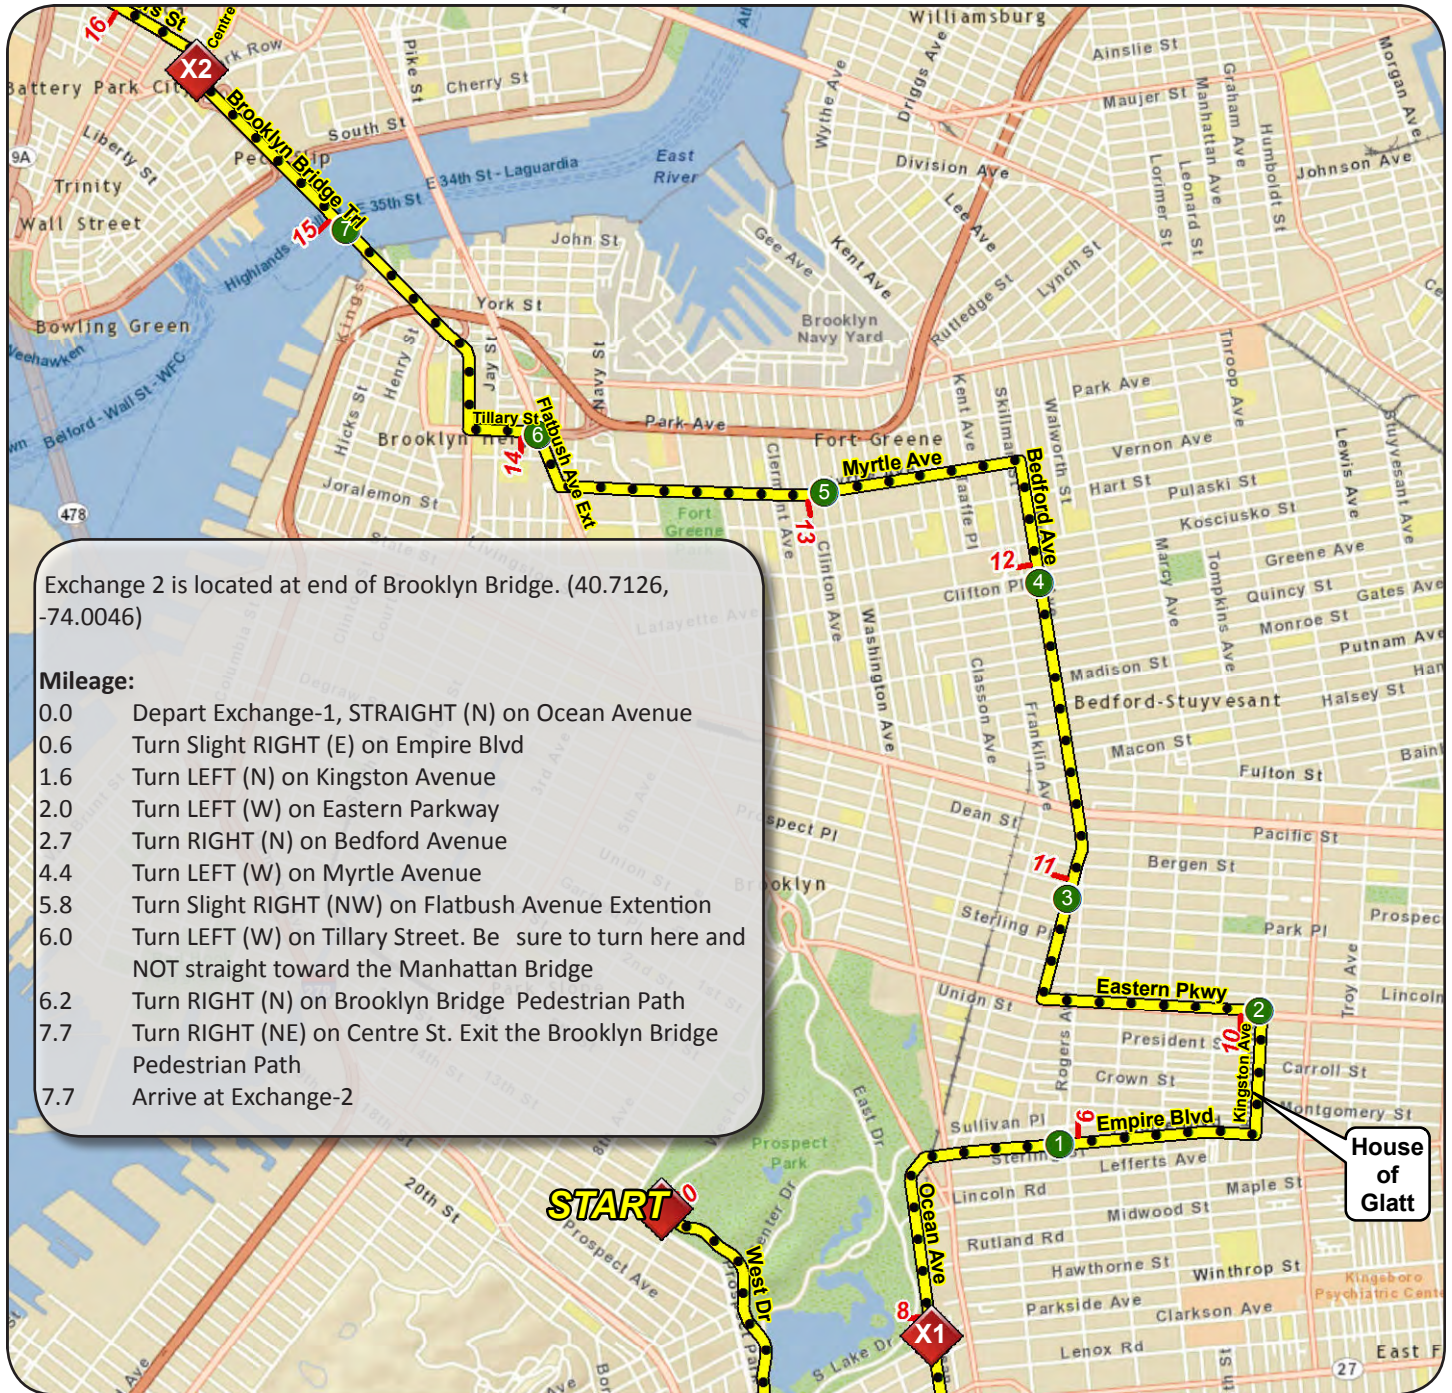

# Leg 2 - 7.7 Miles

Exchange 2 is located at end of Brooklyn Bridge. (40.7126, -74.0046)

**Mileage:**

- 0.0 Depart Exchange-1, STRAIGHT (N) on Ocean Avenue
- 0.6 Turn Slight RIGHT (E) on Empire Blvd
- 1.6 Turn LEFT (N) on Kingston Avenue
- 2.0 Turn LEFT (W) on Eastern Parkway
- 2.7 Turn RIGHT (N) on Bedford Avenue
- 4.4 Turn LEFT (W) on Myrtle Avenue
- 5.8 Turn Slight RIGHT (NW) on Flatbush Avenue Extension
- 6.0 Turn LEFT (W) on Tillary Street. Be sure to turn here and NOT straight toward the Manhattan Bridge
- 6.2 Turn RIGHT (N) on Brooklyn Bridge Pedestrian Path
- 7.7 Turn RIGHT (NE) on Centre St. Exit the Brooklyn Bridge Pedestrian Path
- 7.7 Arrive at Exchange-2