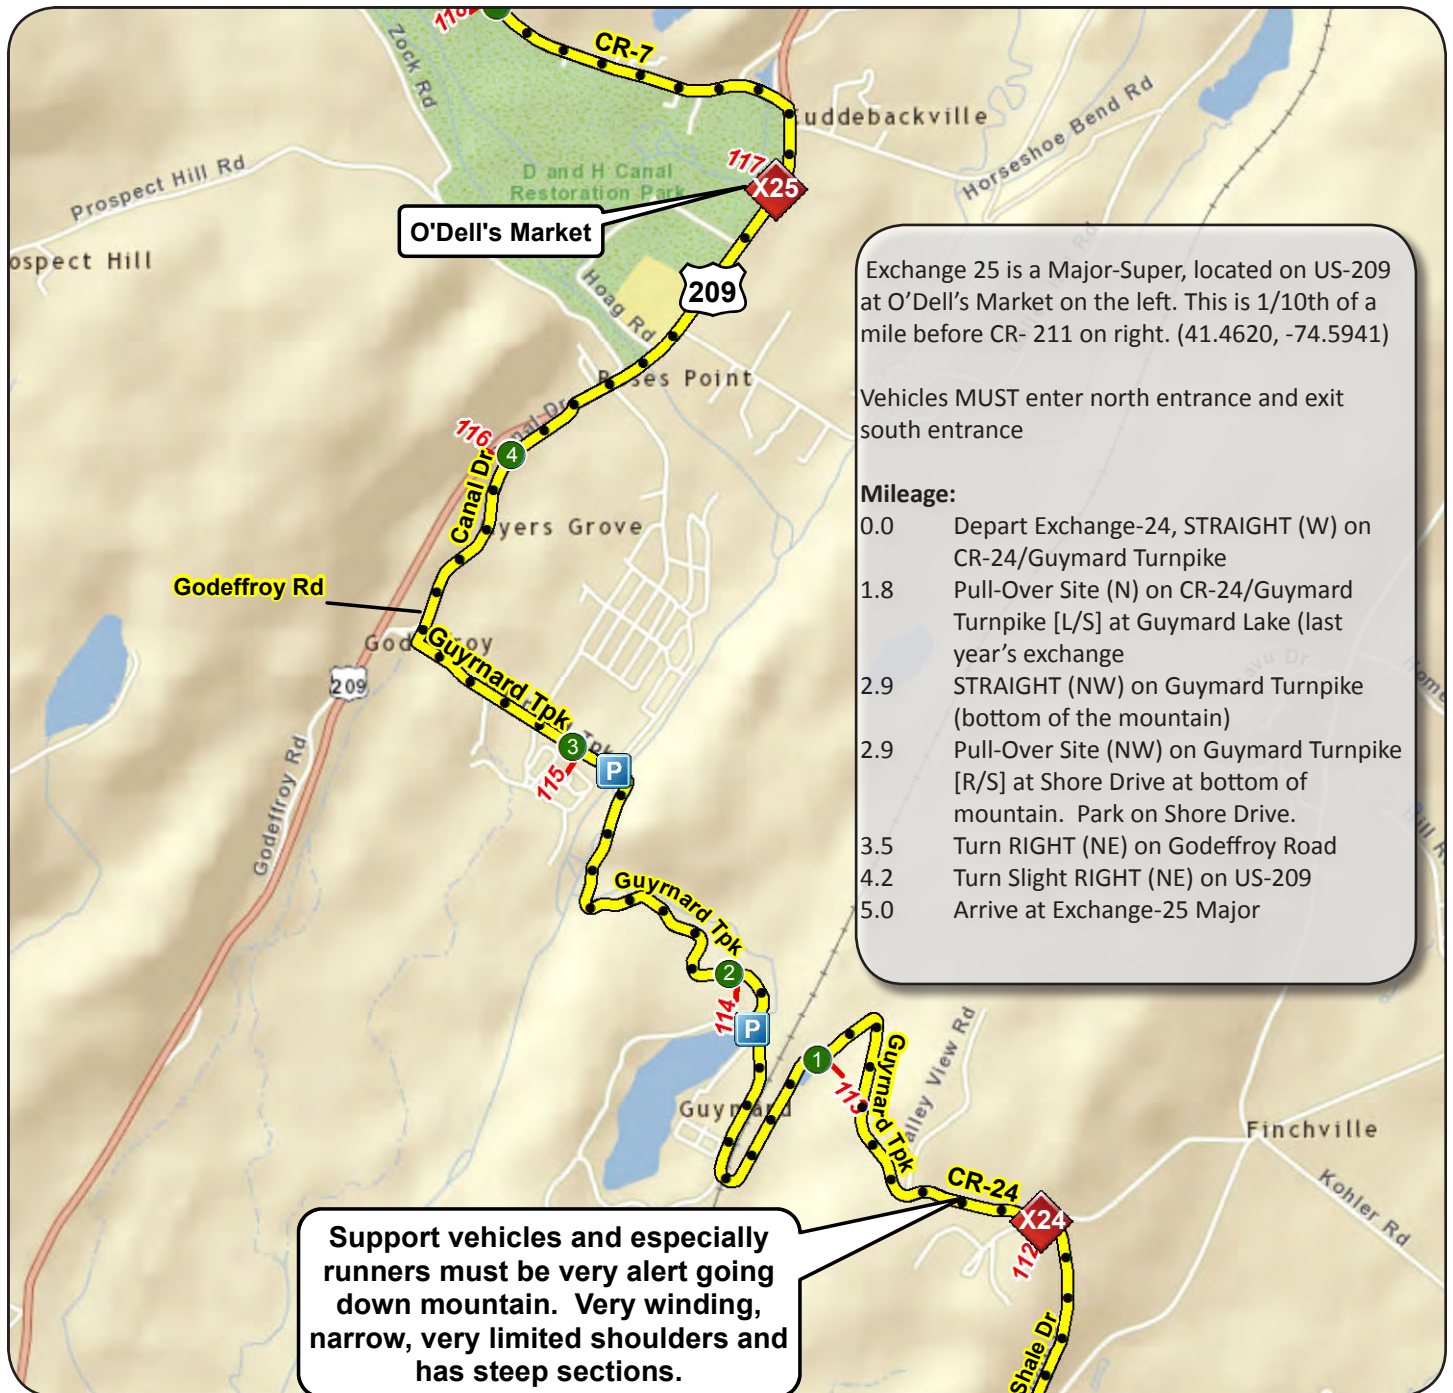

Leg 25 - 5.0 Miles

Exchange 25 is a Major-Super, located on US-209 at O'Dell's Market on the left. This is 1/10th of a mile before CR- 211 on right. (41.4620, -74.5941)

Vehicles **MUST** enter north entrance and exit south entrance

Mileage:

- 0.0 Depart Exchange-24, STRAIGHT (W) on CR-24/Guymard Turnpike
- 1.8 Pull-Over Site (N) on CR-24/Guymard Turnpike [L/S] at Guymard Lake (last year's exchange)
- 2.9 STRAIGHT (NW) on Guymard Turnpike (bottom of the mountain)
- 2.9 Pull-Over Site (NW) on Guymard Turnpike [R/S] at Shore Drive at bottom of mountain. Park on Shore Drive.
- 3.5 Turn RIGHT (NE) on Godeffroy Road
- 4.2 Turn Slight RIGHT (NE) on US-209
- 5.0 Arrive at Exchange-25 Major