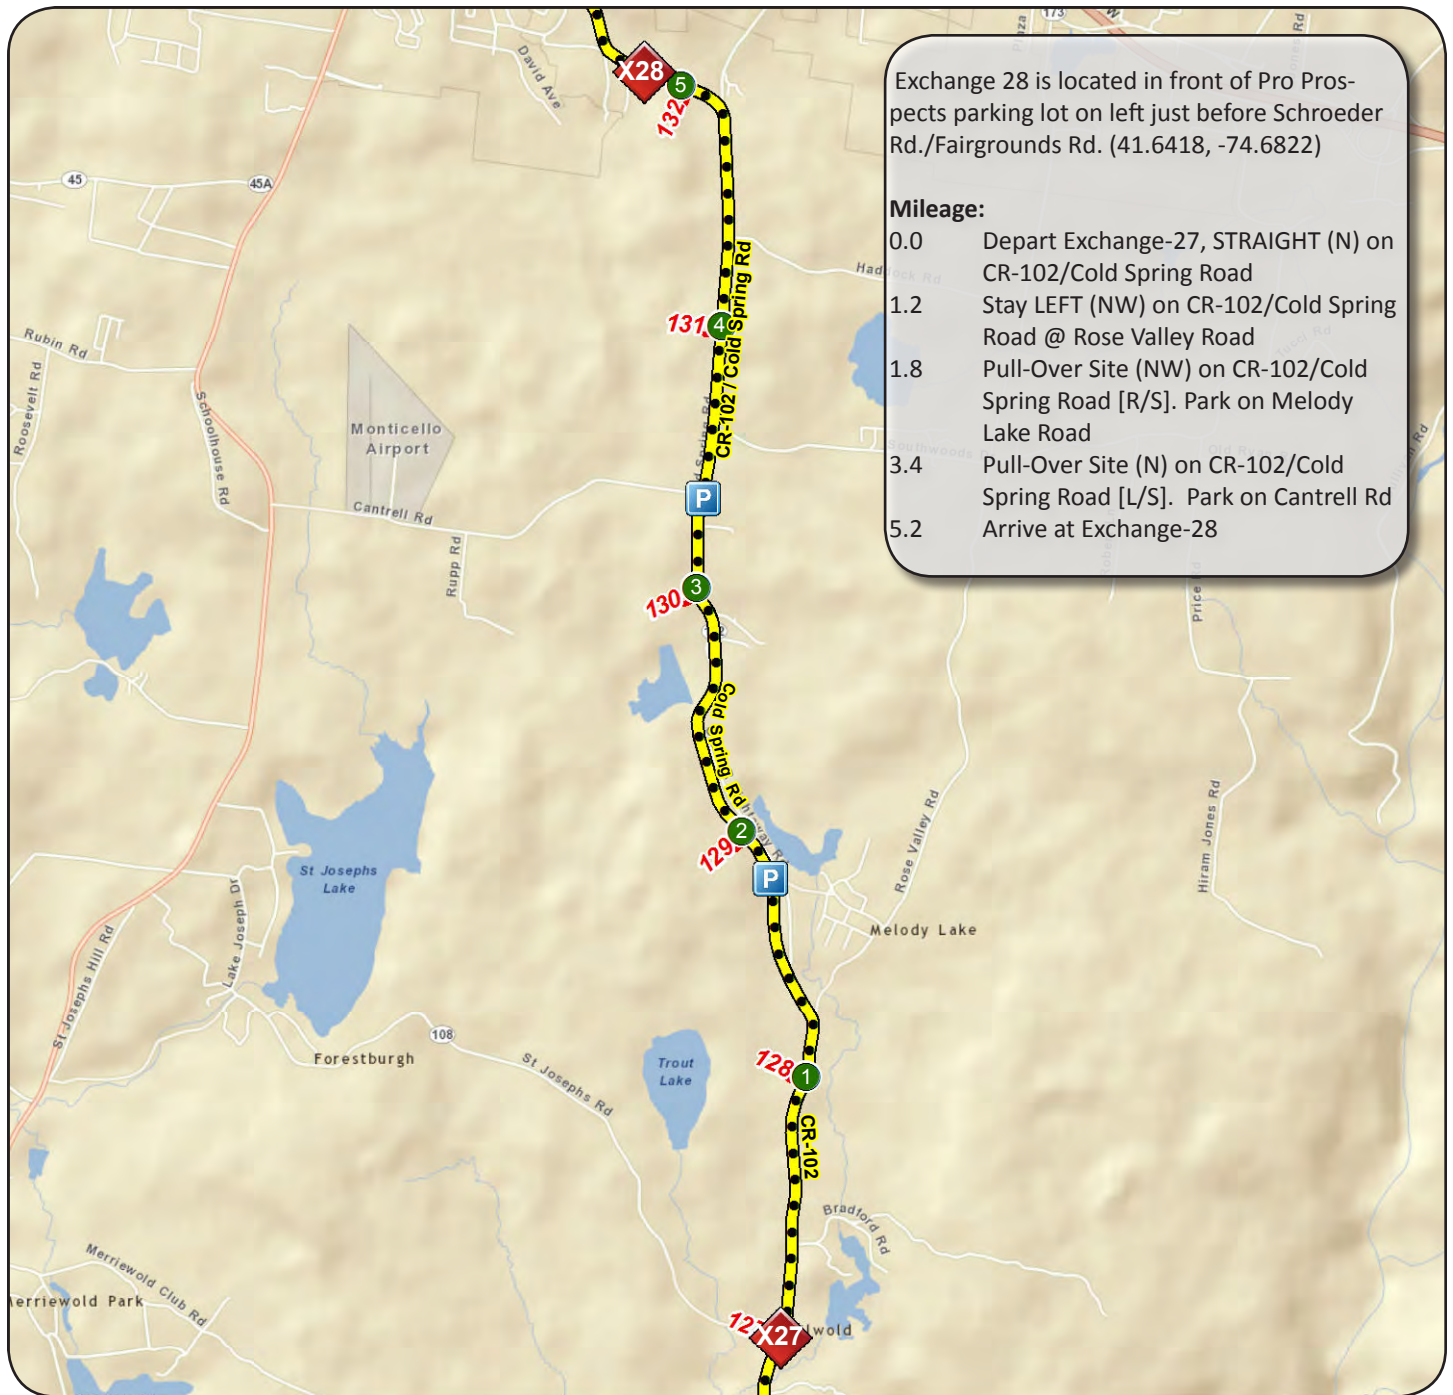

# Leg 28 - 5.2 Miles

Exchange 28 is located in front of Pro Prospects parking lot on left just before Schroeder Rd./Fairgrounds Rd. (41.6418, -74.6822)

**Mileage:**

0.0	Depart Exchange-27, STRAIGHT (N) on CR-102/Cold Spring Road
1.2	Stay LEFT (NW) on CR-102/Cold Spring Road @ Rose Valley Road
1.8	Pull-Over Site (NW) on CR-102/Cold Spring Road [R/S]. Park on Melody Lake Road
3.4	Pull-Over Site (N) on CR-102/Cold Spring Road [L/S]. Park on Cantrell Rd
5.2	Arrive at Exchange-28