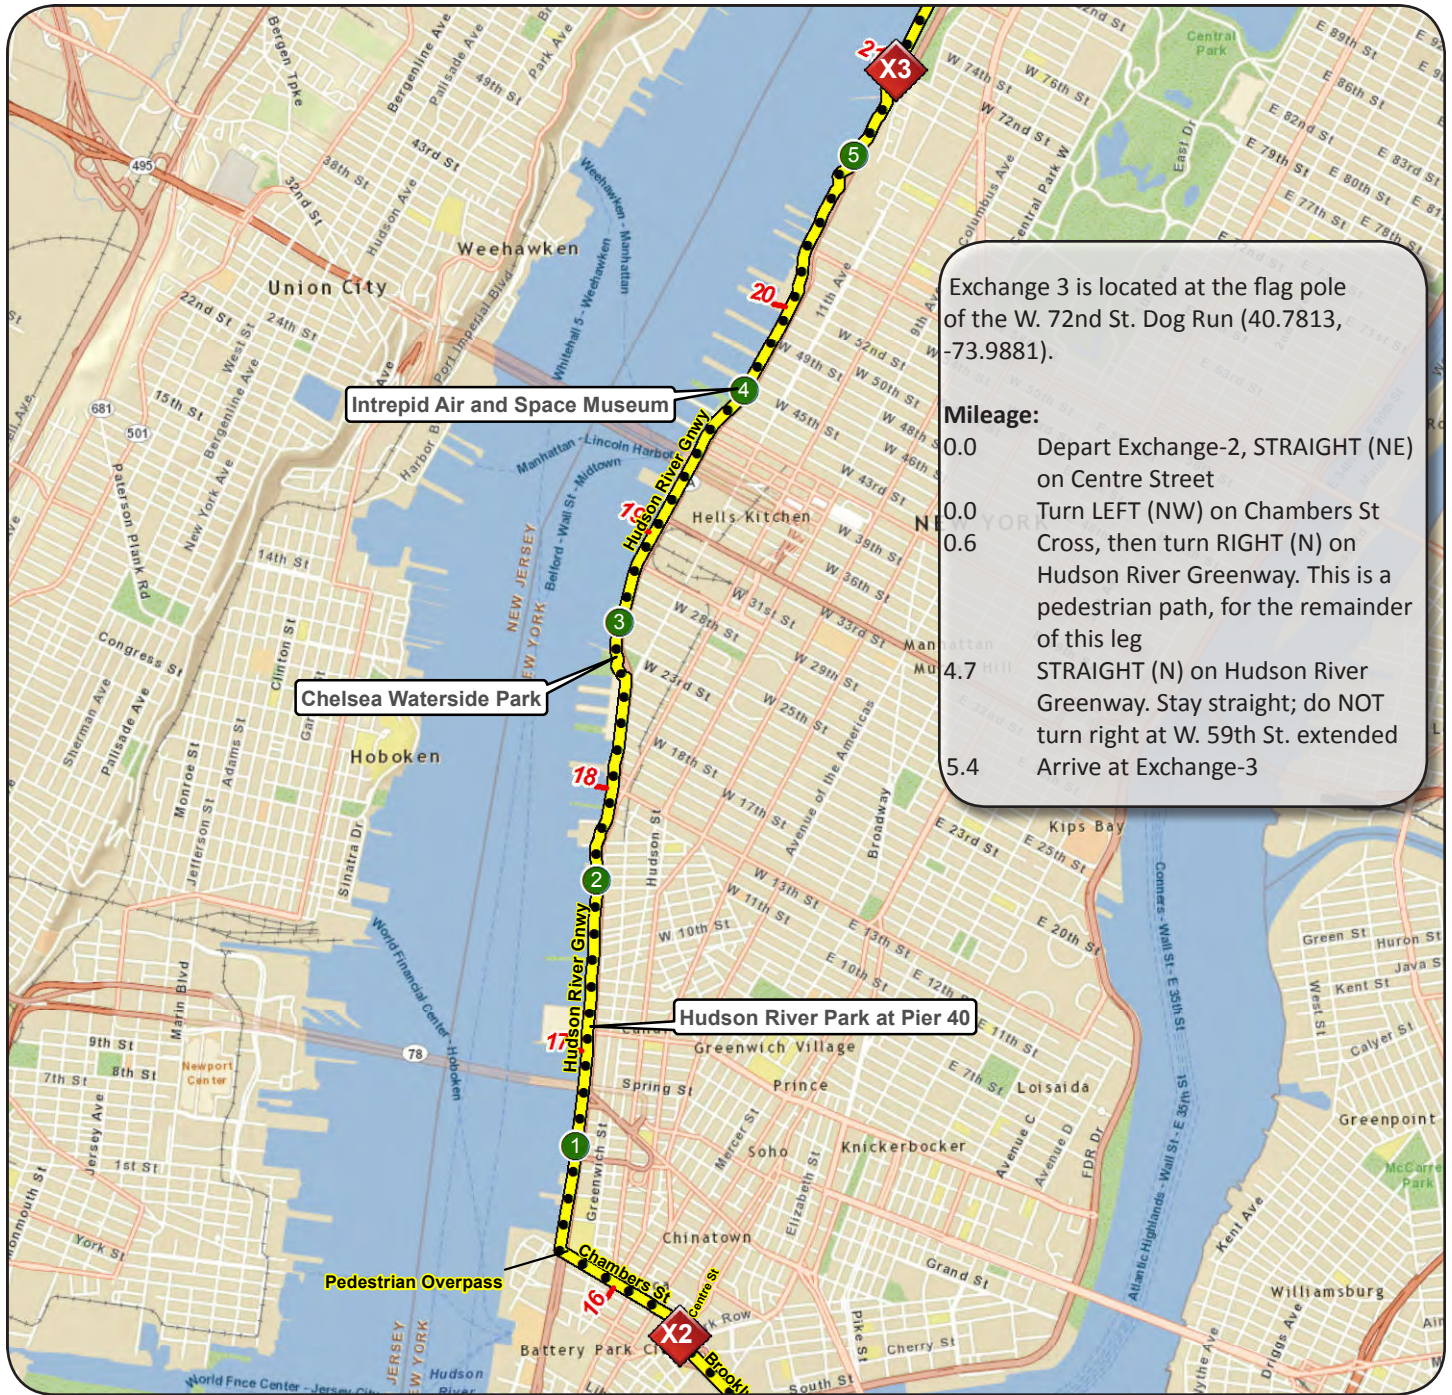

Leg 3 - 5.4 Miles

Exchange 3 is located at the flag pole of the W. 72nd St. Dog Run (40.7813, -73.9881).

Mileage:

- 0.0 Depart Exchange-2, STRAIGHT (NE) on Centre Street
- 0.0 Turn LEFT (NW) on Chambers St Cross, then turn RIGHT (N) on Hudson River Greenway. This is a pedestrian path, for the remainder of this leg
- 0.6
- 4.7 STRAIGHT (N) on Hudson River Greenway. Stay straight; do NOT turn right at W. 59th St. extended
- 5.4 Arrive at Exchange-3