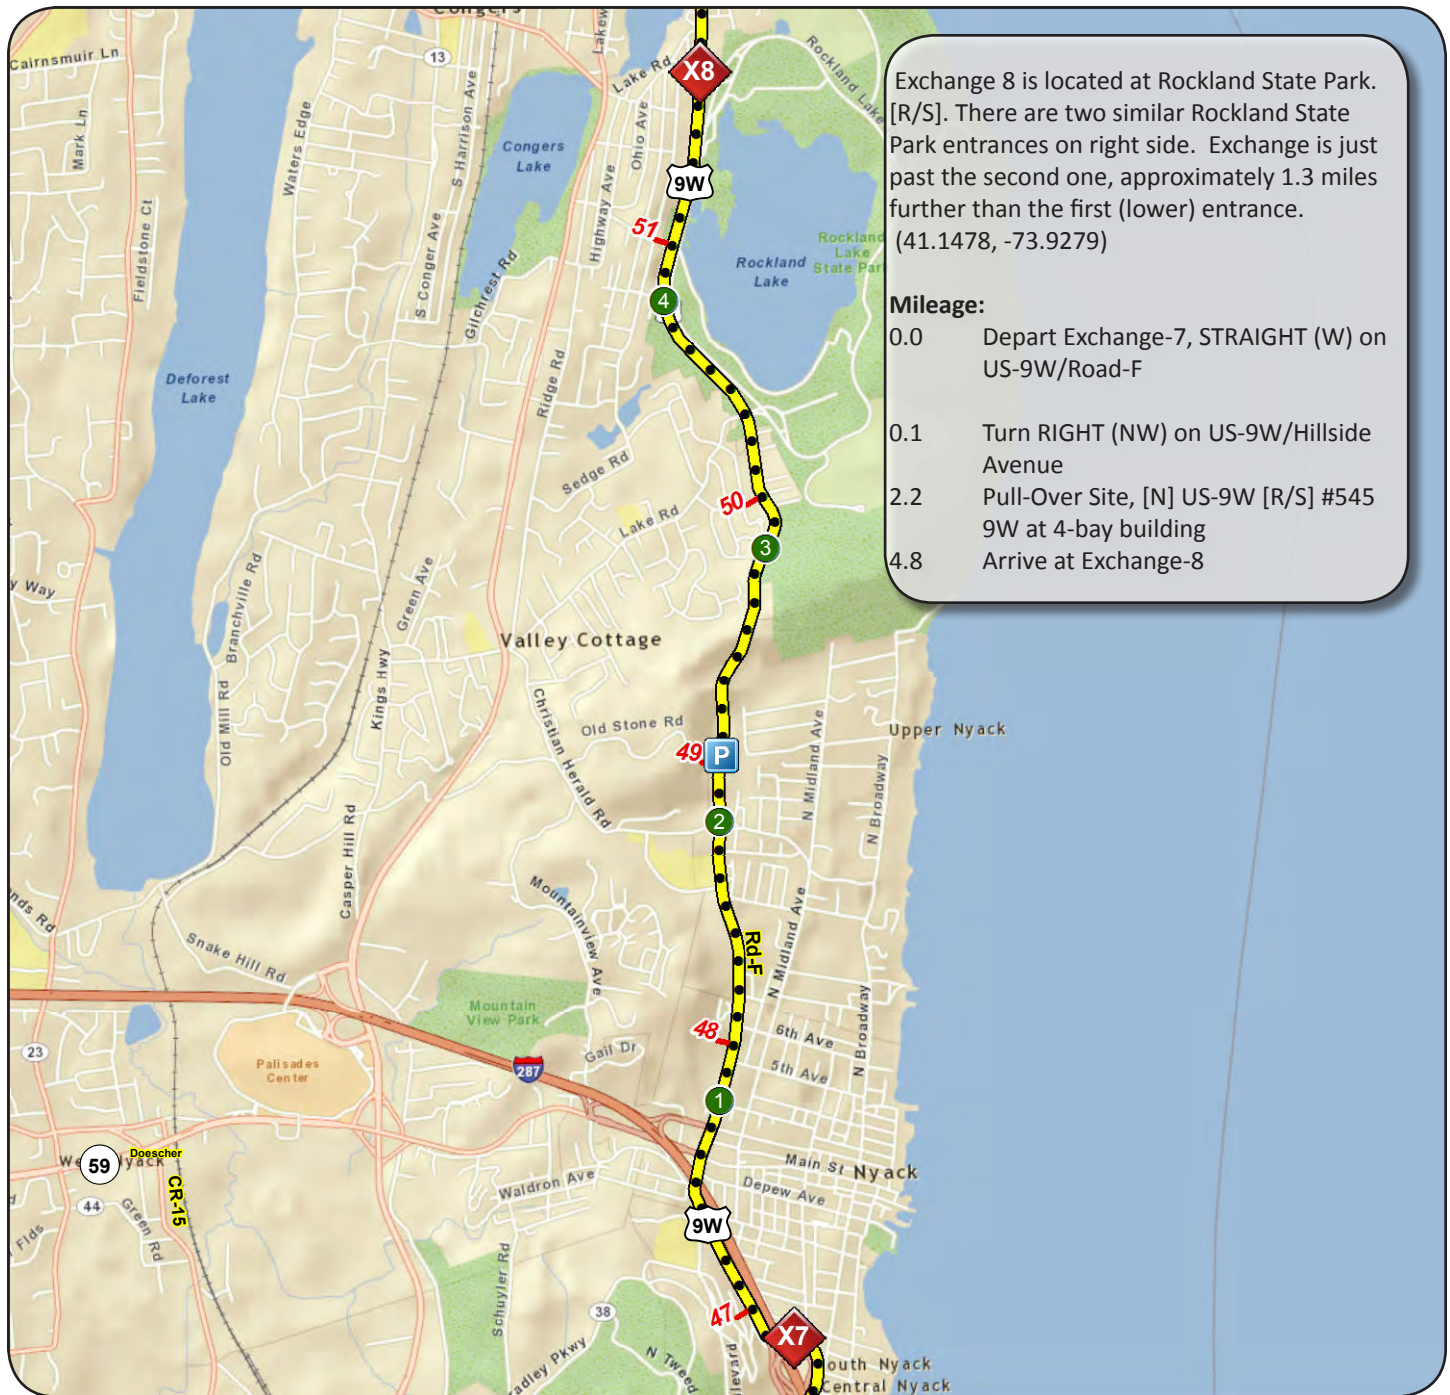

# Leg 8 - 4.8 Miles

Exchange 8 is located at Rockland State Park [R/S]. There are two similar Rockland State Park entrances on right side. Exchange is just past the second one, approximately 1.3 miles further than the first (lower) entrance. (41.1478, -73.9279)

- Mileage:**
- 0.0 Depart Exchange-7, STRAIGHT (W) on US-9W/Road-F
  - 0.1 Turn RIGHT (NW) on US-9W/Hillside Avenue
  - 2.2 Pull-Over Site, [N] US-9W [R/S] #545 9W at 4-bay building
  - 4.8 Arrive at Exchange-8