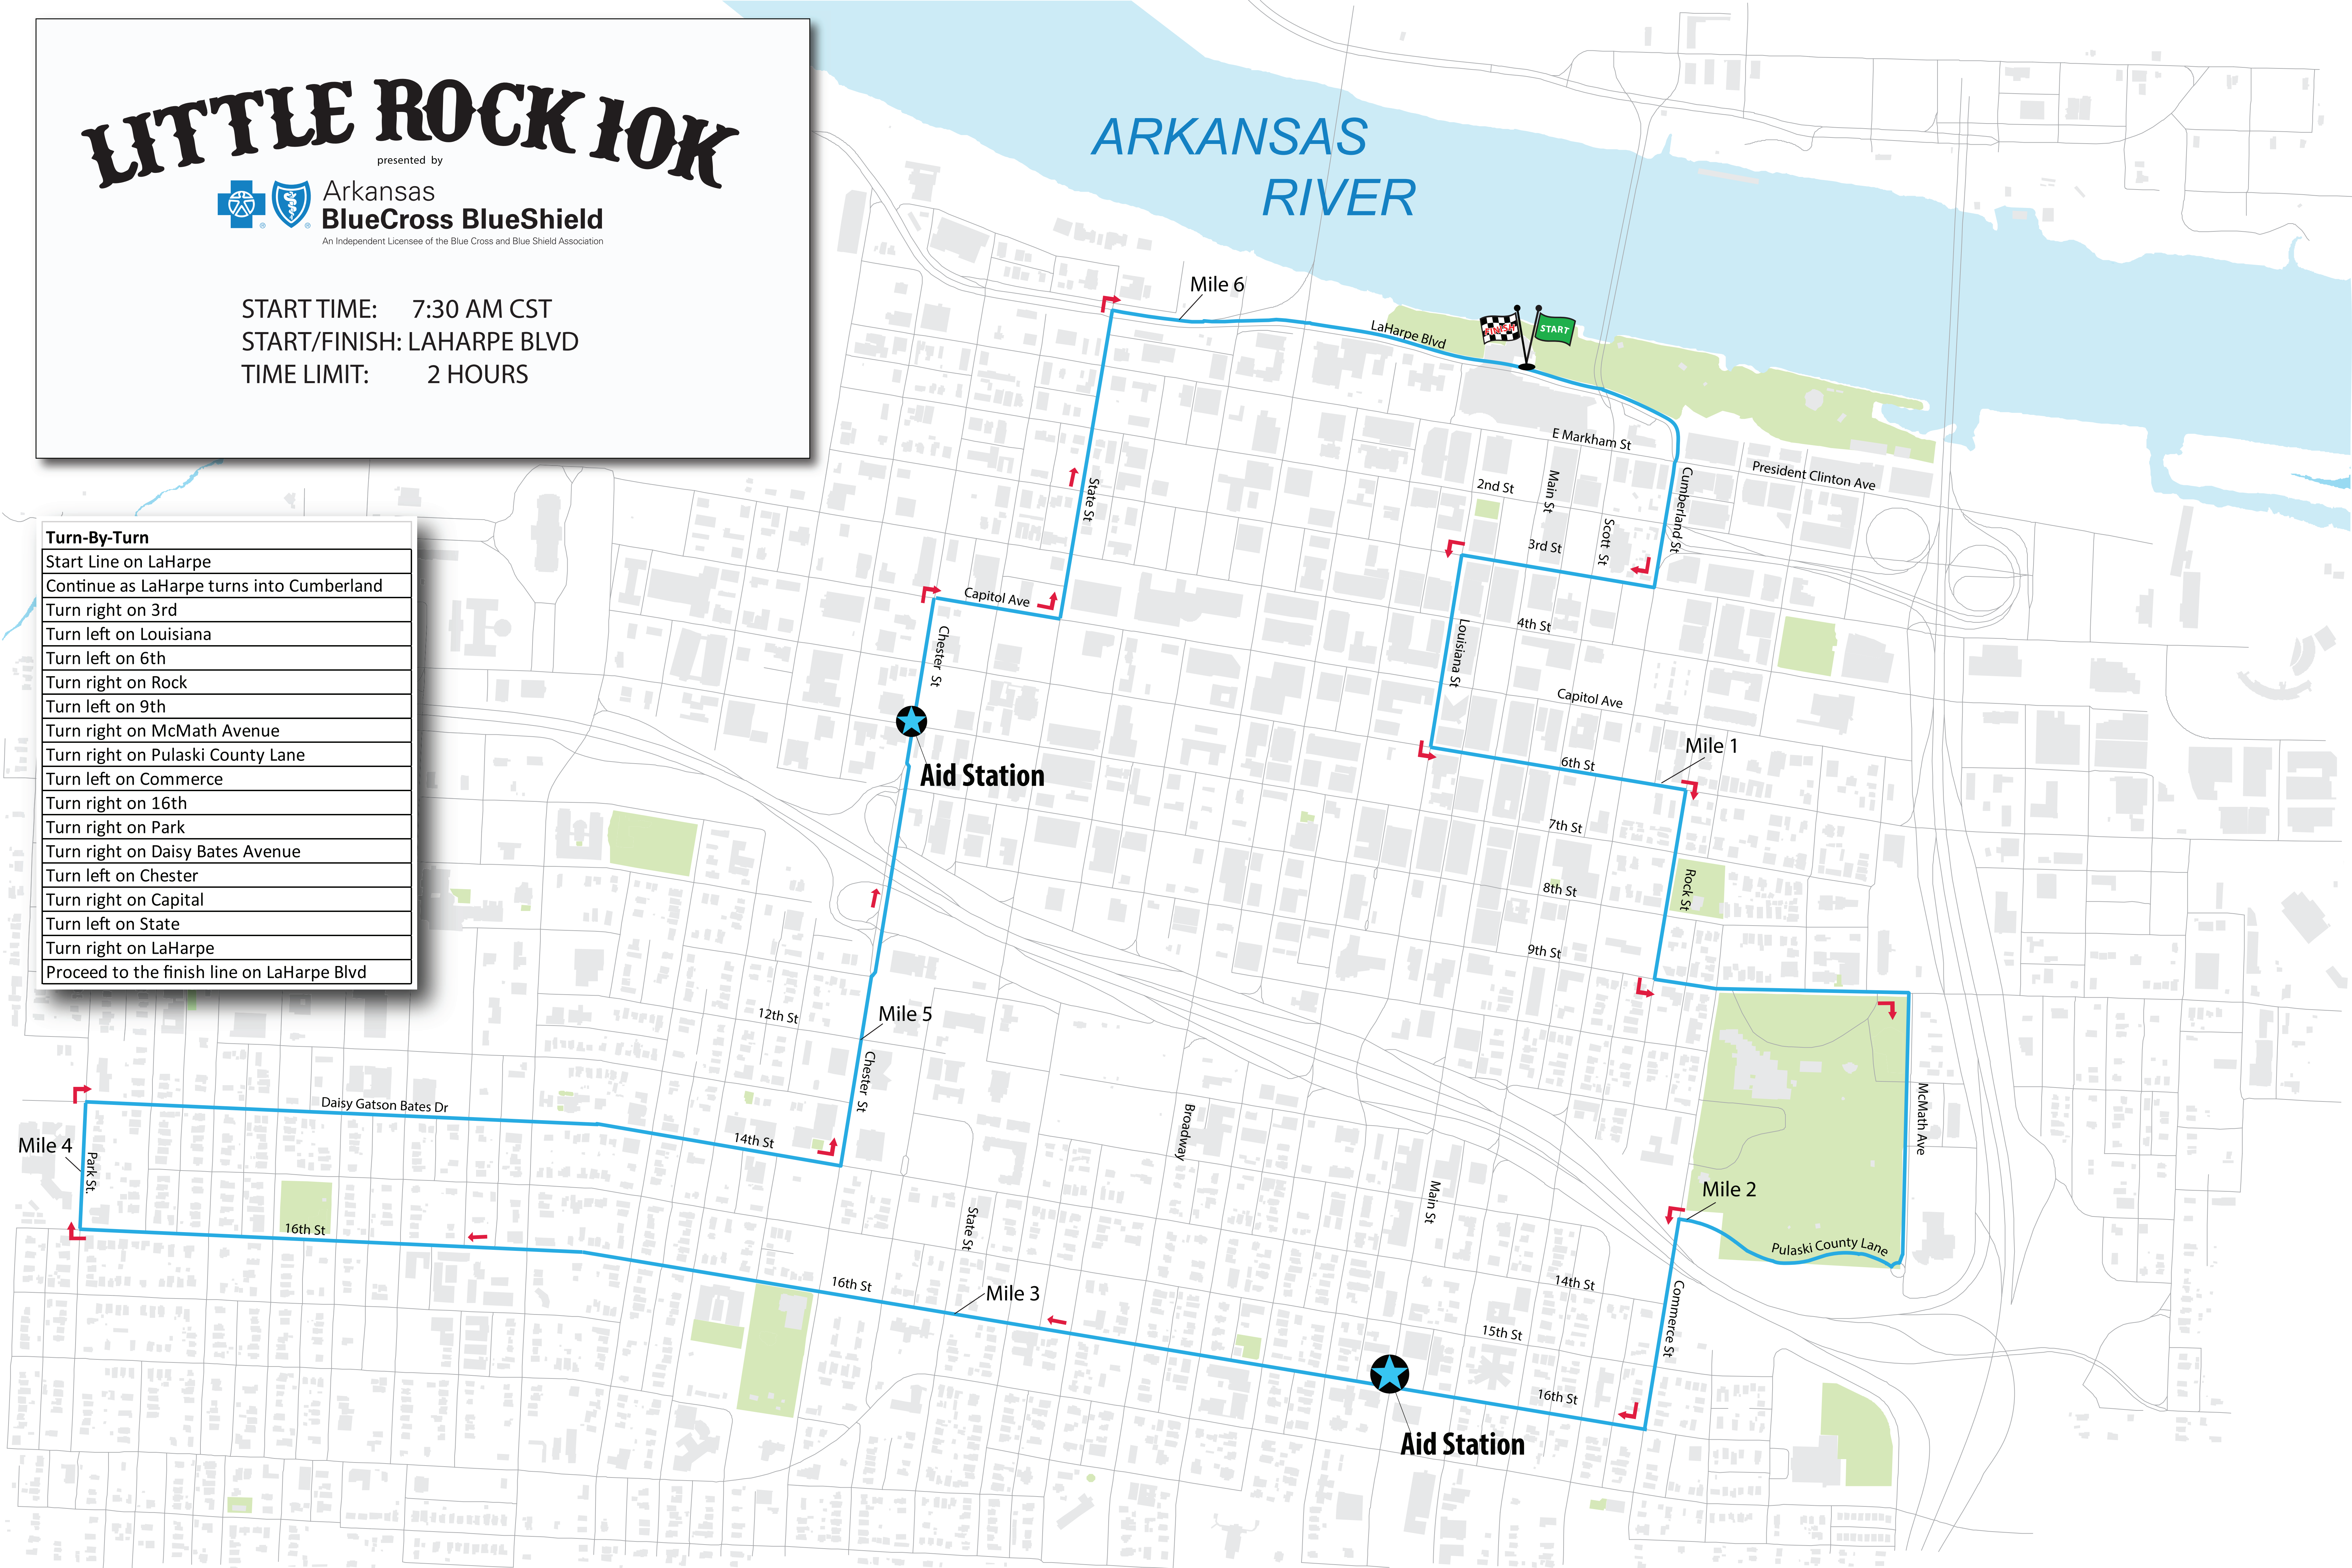

LITTLE ROCK 10K

presented by

START TIME: 7:30 AM CST
START/FINISH: LAHARPE BLVD
TIME LIMIT: 2 HOURS

Turn-By-Turn
Start Line on LaHarpe
Continue as LaHarpe turns into Cumberland
Turn right on 3rd
Turn left on Louisiana
Turn left on 6th
Turn right on Rock
Turn left on 9th
Turn right on McMath Avenue
Turn right on Pulaski County Lane
Turn left on Commerce
Turn right on 16th
Turn right on Park
Turn right on Daisy Bates Avenue
Turn left on Chester
Turn right on Capital
Turn left on State
Turn right on LaHarpe
Proceed to the finish line on LaHarpe Blvd

ARKANSAS RIVER

Mile 6

LaHarpe Blvd

START

E Markham St

2nd St

Main St

3rd St

12th St

Mile 5

Chester St

14th St

16th St

16th St

Mile 3

State St

Broadway

Main St

14th St

15th St

16th St

Aid Station

Mile 2

Pulaski County Lane