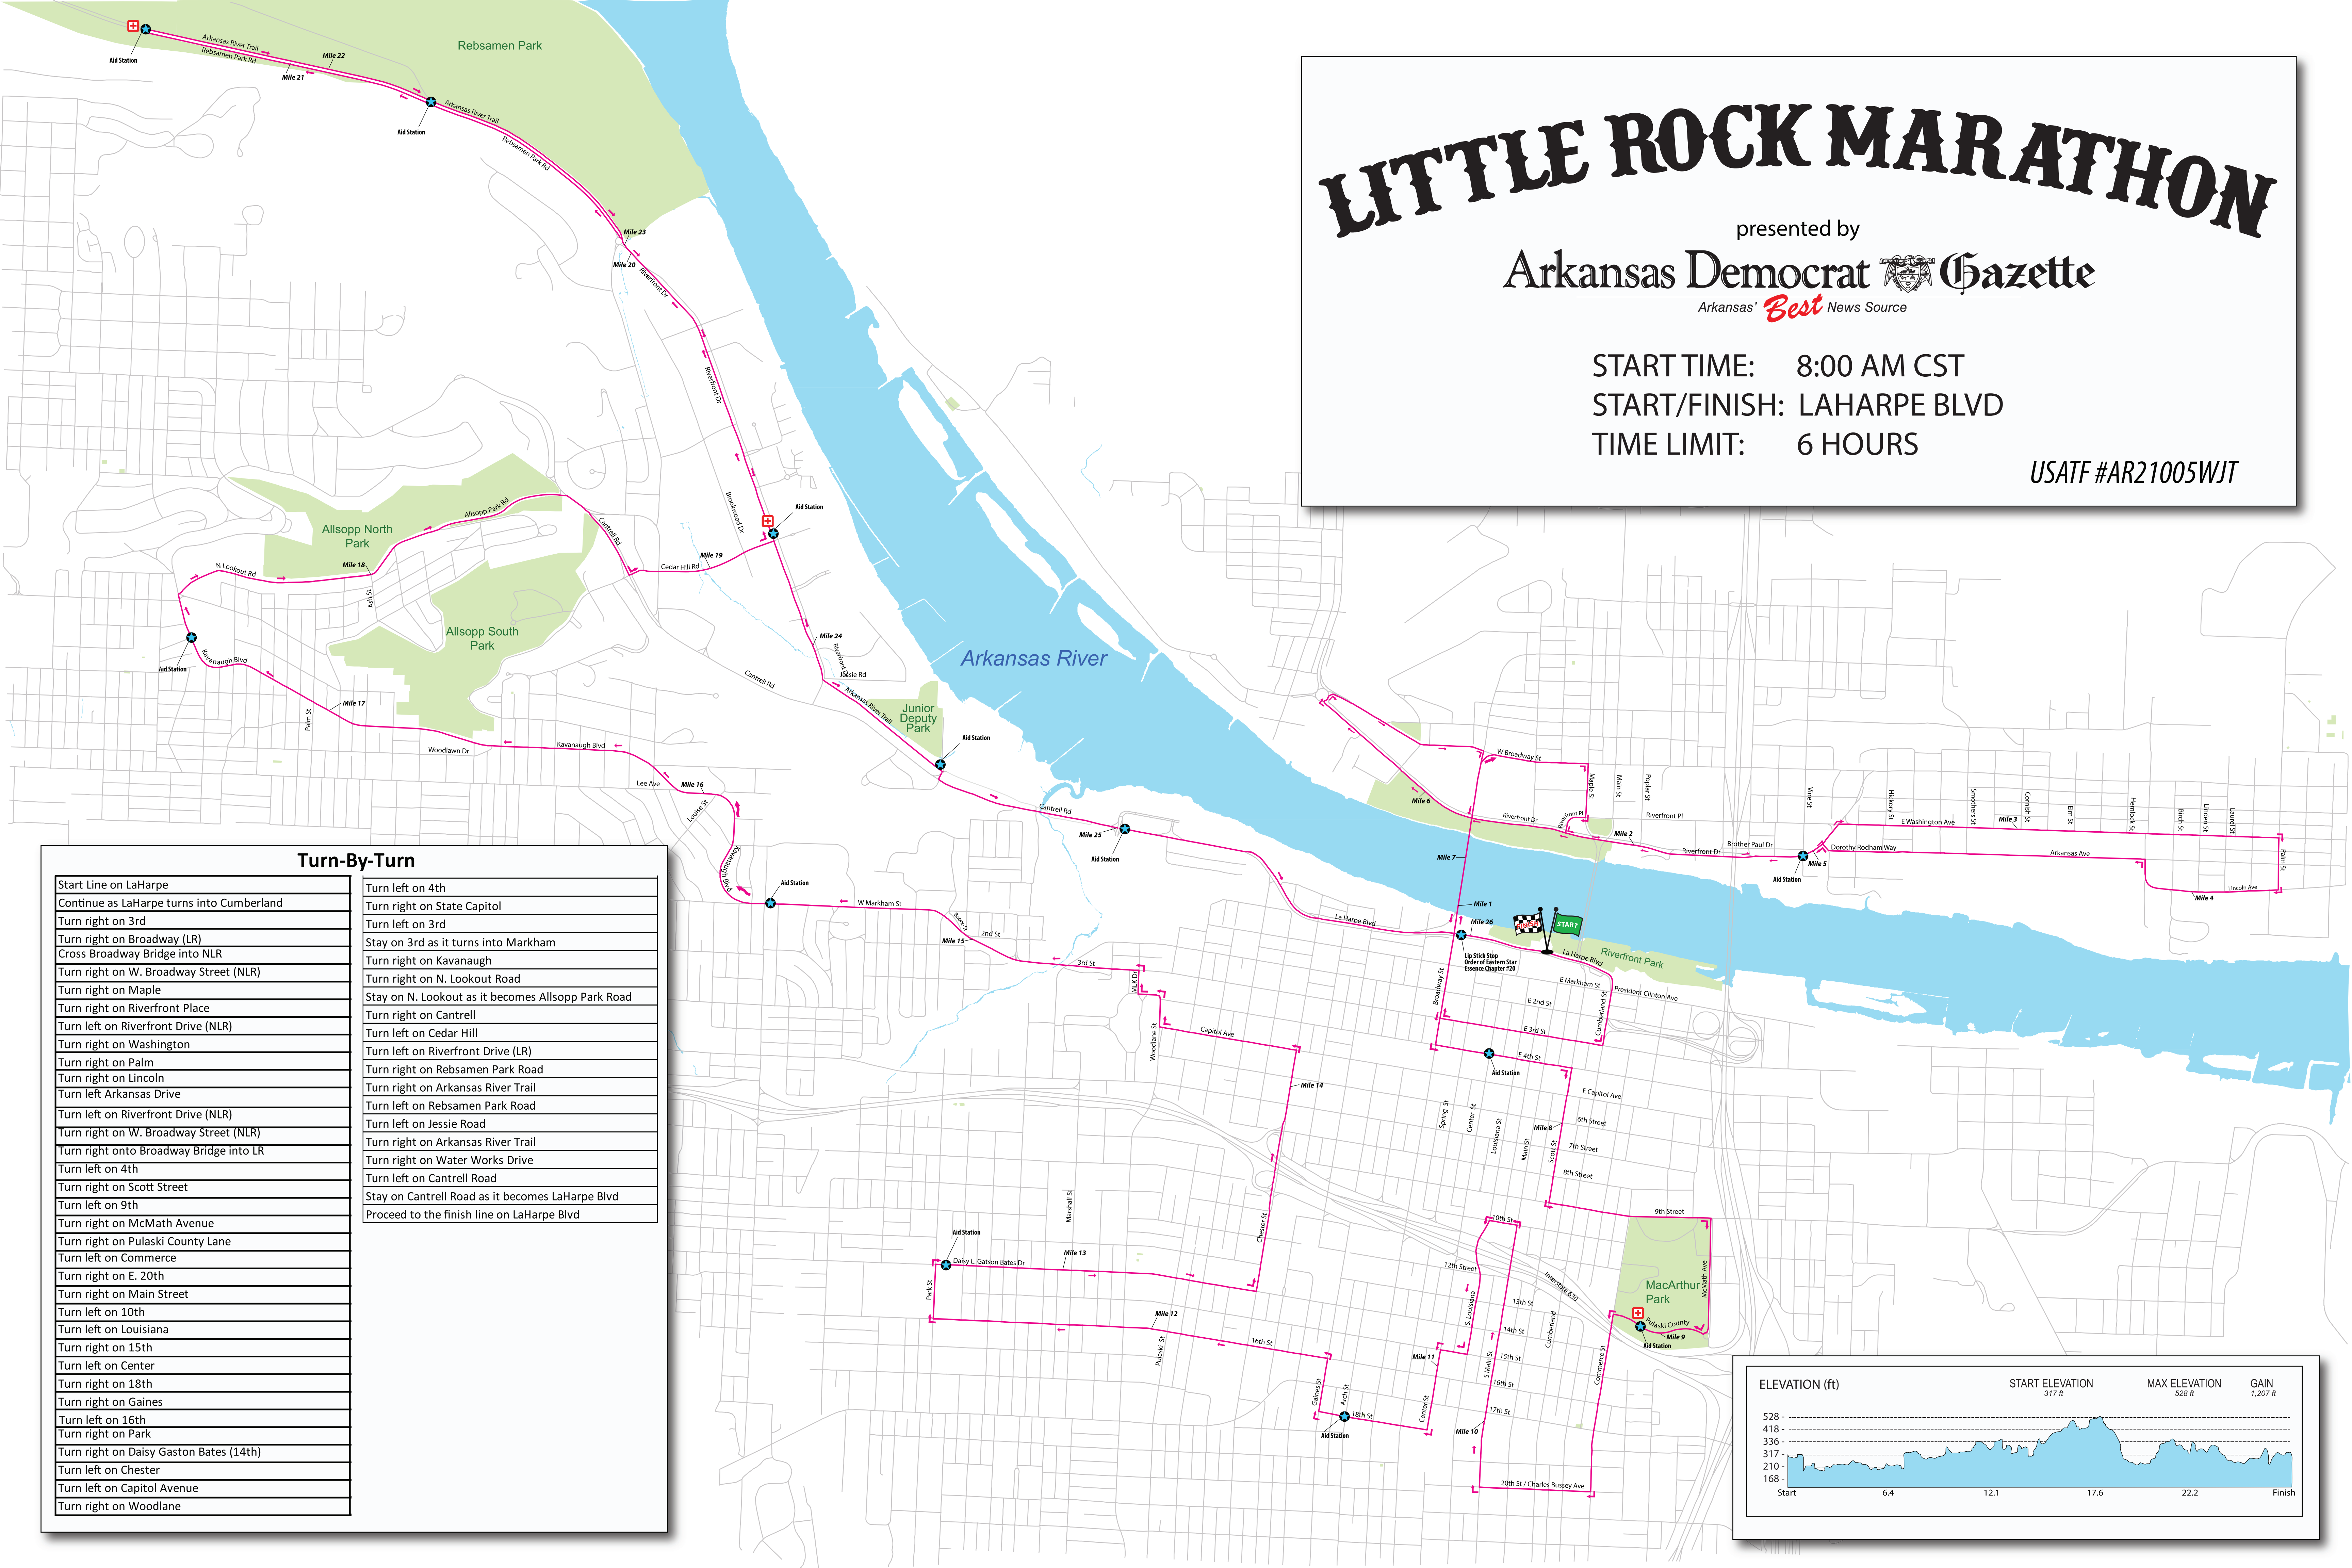

# LITTLE ROCK MARATHON

presented by

Arkansas Democrat  Gazette

Arkansas' *Best* News Source

START TIME: 8:00 AM CST  
 START/FINISH: LAHARPE BLVD  
 TIME LIMIT: 6 HOURS

USATF #AR21005WJT

## Turn-By-Turn

Start Line on LaHarpe	Turn left on 4th
Continue as LaHarpe turns into Cumberland	Turn right on State Capitol
Turn right on 3rd	Turn left on 3rd
Turn right on Broadway (LR)	Stay on 3rd as it turns into Markham
Cross Broadway Bridge into NLR	Turn right on Kavanaugh
Turn right on W. Broadway Street (NLR)	Turn right on N. Lookout Road
Turn right on Maple	Stay on N. Lookout as it becomes Allsopp Park Road
Turn right on Riverfront Place	Turn right on Cantrell
Turn left on Riverfront Drive (NLR)	Turn left on Cedar Hill
Turn right on Washington	Turn left on Riverfront Drive (LR)
Turn right on Palm	Turn right on Rebsamen Park Road
Turn right on Lincoln	Turn right on Arkansas River Trail
Turn left Arkansas Drive	Turn left on Rebsamen Park Road
Turn left on Riverfront Drive (NLR)	Turn left on Jessie Road
Turn right on W. Broadway Street (NLR)	Turn right on Arkansas River Trail
Turn right onto Broadway Bridge into LR	Turn right on Water Works Drive
Turn left on 4th	Turn right on 4th
Turn right on Scott Street	Turn left on Cantrell Road
Turn left on 9th	Stay on Cantrell Road as it becomes LaHarpe Blvd
Turn right on McMath Avenue	Proceed to the finish line on LaHarpe Blvd
Turn right on Pulaski County Lane	
Turn left on Commerce	
Turn right on E. 20th	
Turn right on Main Street	
Turn left on 10th	
Turn left on Louisiana	
Turn right on 15th	
Turn left on Center	
Turn right on 18th	
Turn right on Gaines	
Turn left on 16th	
Turn right on Park	
Turn right on Daisy Gaston Bates (14th)	
Turn left on Chester	
Turn left on Capitol Avenue	
Turn right on Woodlane	