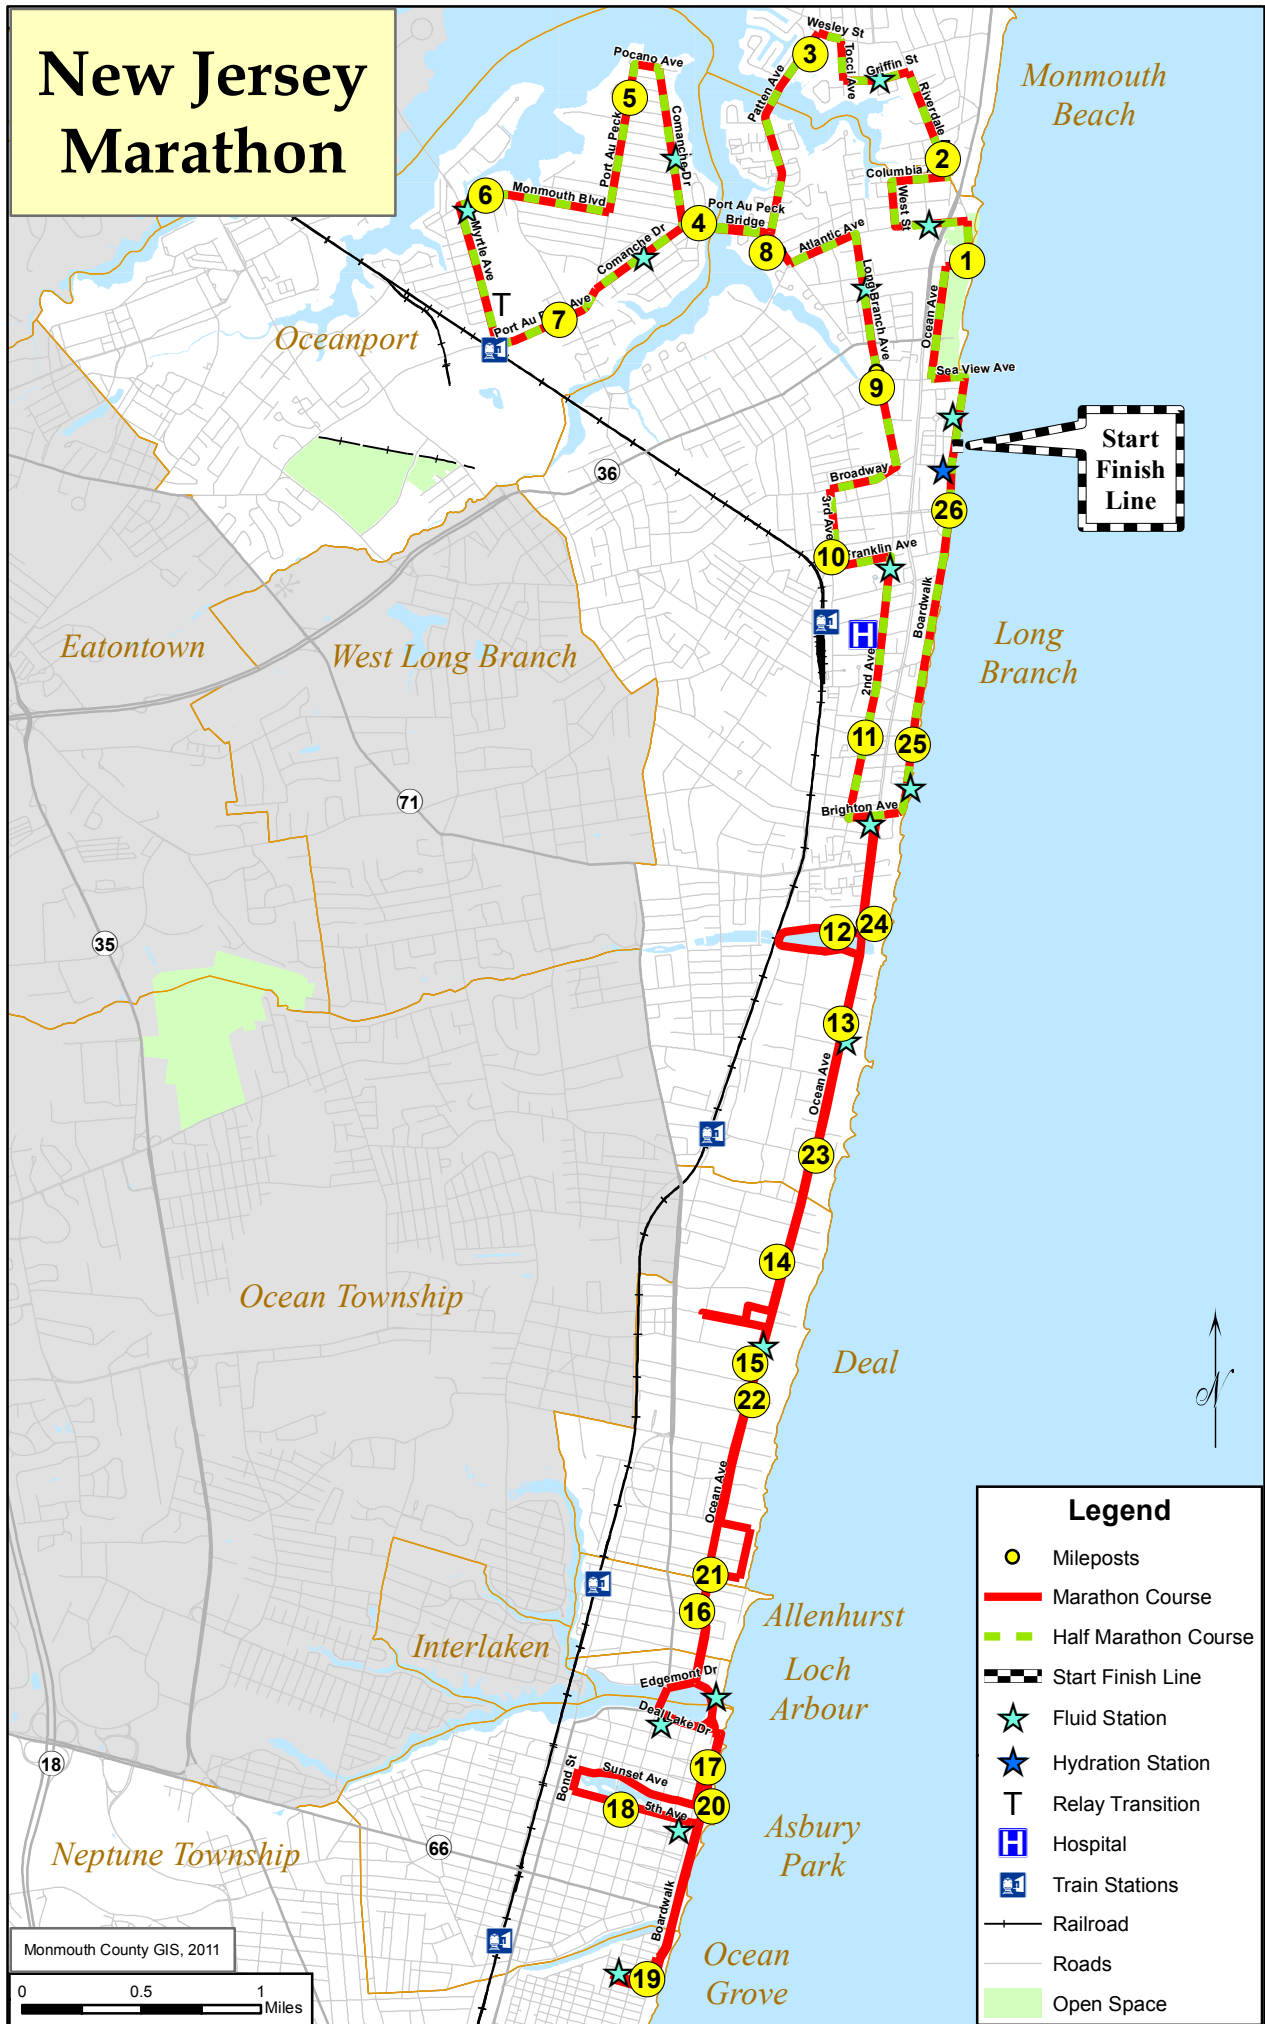

# New Jersey Marathon

**Start  
Finish  
Line**

## Legend

- Mileposts
- Marathon Course
- Half Marathon Course
- Start Finish Line
- ★ Fluid Station
- ★ Hydration Station
- T Relay Transition
- H Hospital
- T Train Stations
- Railroad
- Roads
- Open Space

Monmouth County GIS, 2011